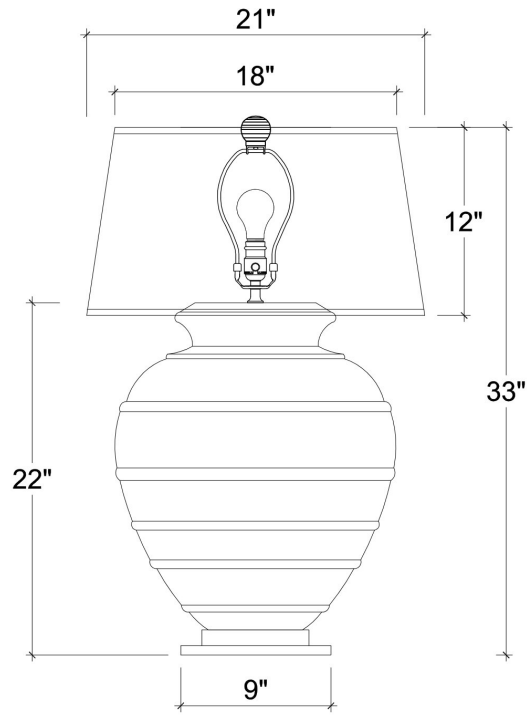

EST. *B* 1991

BRAMBLE

PRODUCT TEARSHEET

Java Large Table Lamp

Shown in: **LSL190**

SKU: **28312**

Size: **21W x 21D x 31H in**

Overview

Java Large Table Lamp - lamp base is not customizable.

Visual Highlights

Technical Specification

Dimensions	21W x 21D x 31H in	CBM	0.29
Number of Packages	1	Cubic Feet	10.24 ft³
Package 1 Dimensions	22.8 x 22.8 x 34.3 in	Net Weight	17.64 lbs
Package Weight Total	22.05 lbs		