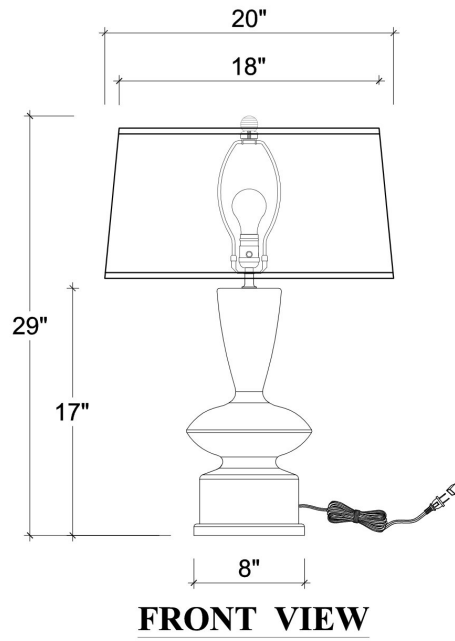

EST. *B* 1991

BRAMBLE

PRODUCT TEARSHEET

Frances Table lamp

Shown in: **OFW LSL190**

SKU: **28281**

Size: **20W x 20D x 29H in**

Overview

Frances Table lamp

Visual Highlights

Technical Specification

Dimensions	20W x 20D x 29H in	CBM	0.23
Number of Packages	1	Cubic Feet	8.12 ft³
Package 1 Dimensions	21.3 x 21.3 x 31.5 in	Net Weight	19.84 lbs
Package Weight Total	20.94 lbs		