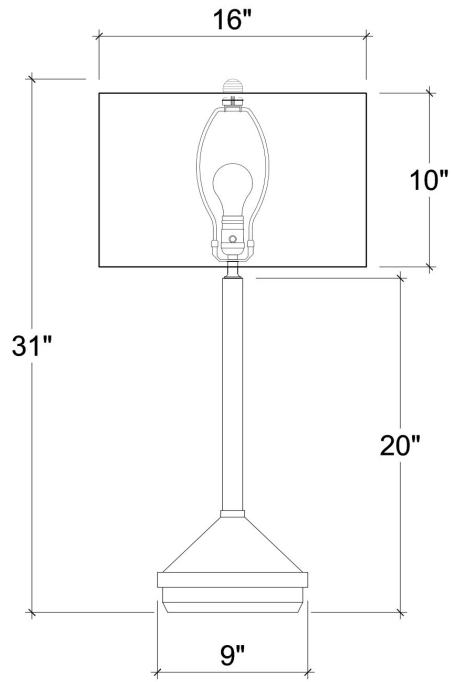

BRAMBLE

PRODUCT TEARSHEET

Bahama Table Lamp

Shown in: **STW RFRW**

SKU: **28300**

Size: **16W x 16D x 30H in**

Overview

Bahama Table Lamp - with raffia lamp shade, lamp shade comes as is

Visual Highlights

Technical Specification

Dimensions	16W x 16D x 30H in	CBM	0.16
Number of Packages	1	Cubic Feet	5.65 ft³
Package 1 Dimensions	17.3 x 17.3 x 32.7 in	Net Weight	8.82 lbs
Package Weight Total	9.92 lbs		