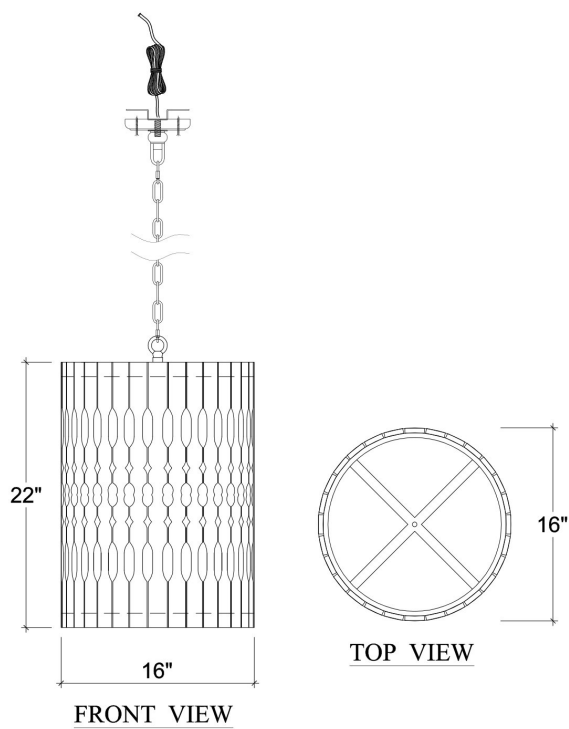

BRAMBLE

PRODUCT TEARSHEET

Toraja Small Pendant Light

Shown in: **FRW**

SKU: **28248**

Size: **16W x 16D x 22H in**

Overview

Toraja Small Pendant Light

Visual Highlights

Technical Specification

Dimensions	16W x 16D x 22H in	CBM	0.12
Number of Packages	1	Cubic Feet	4.24 ft³
Package 1 Dimensions	17.3 x 17.3 x 24.4 in	Net Weight	13.23 lbs
Package Weight Total 16.53 lbs			