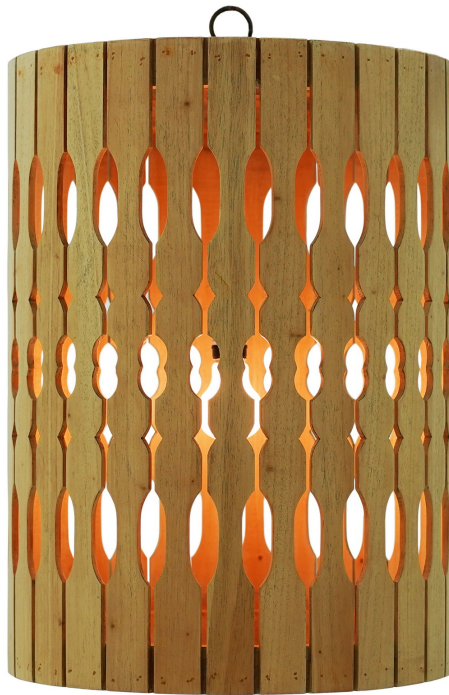

BRAMBLE

PRODUCT TEARSHEET

Toraja Small Pendant Light

Shown in: **FRW**

SKU: **28248**

Size: **16W x 16D x 22H in**

Overview

Toraja Small Pendant Light

Visual Highlights

Technical Specification

Dimensions	16W x 16D x 22H in	CBM	0.12
Number of Packages	1	Cubic Feet	4.24 ft³
Package 1 Dimensions	17.3 x 17.3 x 24.4 in	Net Weight	13.23 lbs
Package Weight Total 16.53 lbs			