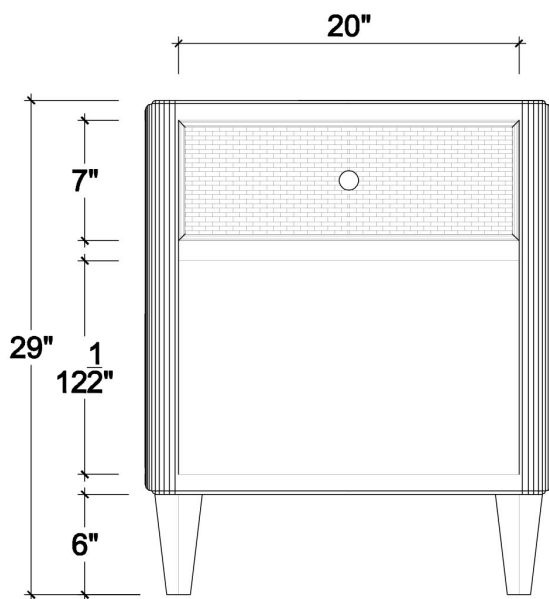

BRAMBLE

PRODUCT TEARSHEET

Lexington 1 Drawer Bedside Table w/ Rattan

Shown in: **VTC RWWS LDT**

SKU: **28216**

Size: **24W x 20D x 29H in**

Overview

Lexington 1 Drawer Bedside Table w/ Rattan

TOP VIEW

FRONT VIEW

SIDE VIEW

Visual Highlights

Technical Specification

Dimensions	24W x 20D x 29H in	CBM	0.28
Number of Packages	1	Cubic Feet	9.89 ft³
Package 1 Dimensions	25.6 x 21.3 x 31.9 in	Net Weight	46.3 lbs
Package Weight Total	52.91 lbs		