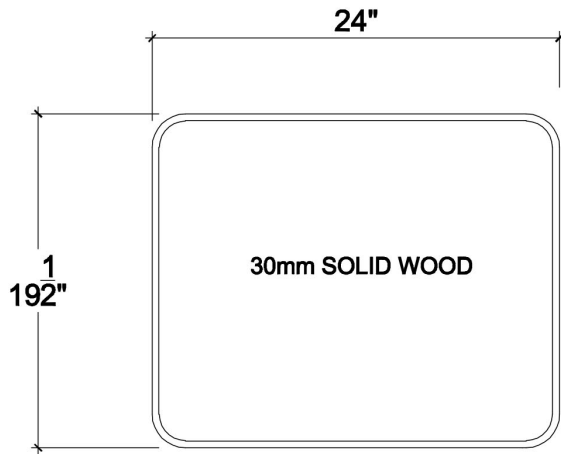

BRAMBLE

PRODUCT TEARSHEET

Lexington 1 Drawer Bedside Table w/ Rattan

Shown in: **VTC RWWS LDT**

SKU: **28216**

Size: **24W x 20D x 29H in**

Overview

Lexington 1 Drawer Bedside Table w/ Rattan

TOP VIEW

FRONT VIEW

SIDE VIEW

Visual Highlights

Technical Specification

Dimensions	24W x 20D x 29H in	CBM	0.28
Number of Packages	1	Cubic Feet	9.89 ft³
Package 1 Dimensions	25.6 x 21.3 x 31.9 in	Net Weight	46.3 lbs
Package Weight Total	52.91 lbs		