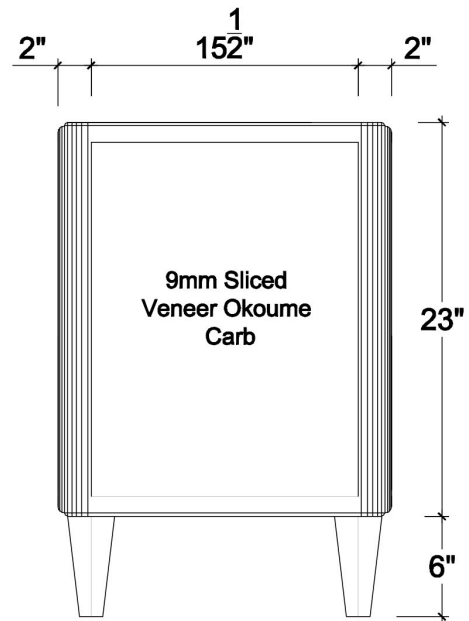

BRAMBLE

PRODUCT TEARSHEET

Lexington 1 Drawer Bedside Table w/ Rattan

Shown in: **VTC RWWS LDT**

SKU: **28216**

Size: **24W x 20D x 29H in**

Overview

Lexington 1 Drawer Bedside Table w/ Rattan

TOP VIEW

FRONT VIEW

SIDE VIEW

Visual Highlights

Technical Specification

Dimensions	24W x 20D x 29H in	CBM	0.28
Number of Packages	1	Cubic Feet	9.89 ft³
Package 1 Dimensions	25.6 x 21.3 x 31.9 in	Net Weight	46.3 lbs
Package Weight Total	52.91 lbs		