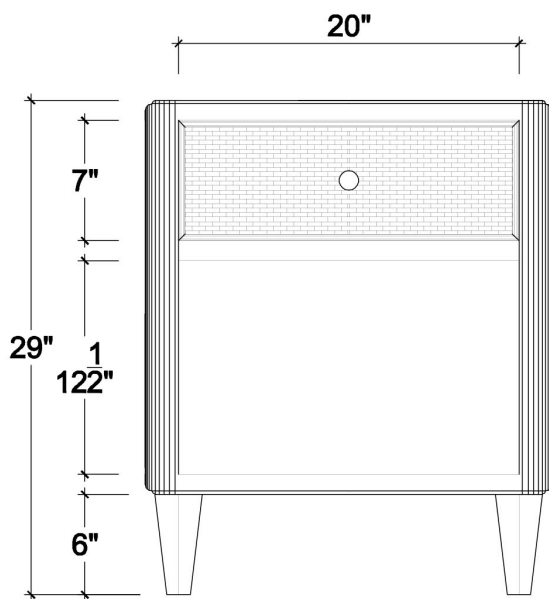

BRAMBLE

PRODUCT TEARSHEET

Lexington 1 Drawer Bedside Table w/ Bamboo

Shown in: **TRW BBK**

SKU: **28340**

Size: **24W x 20D x 29H in**

Overview

Lexington 1 Drawer Bedside Table w/ Bamboo

TOP VIEW

FRONT VIEW

SIDE VIEW

Visual Highlights

Technical Specification

Dimensions	24W x 20D x 29H in	CBM	0.28
Number of Packages	1	Cubic Feet	9.89 ft³
Package 1 Dimensions	25.6 x 21.3 x 31.9 in	Net Weight	46.3 lbs
Package Weight Total	52.91 lbs		