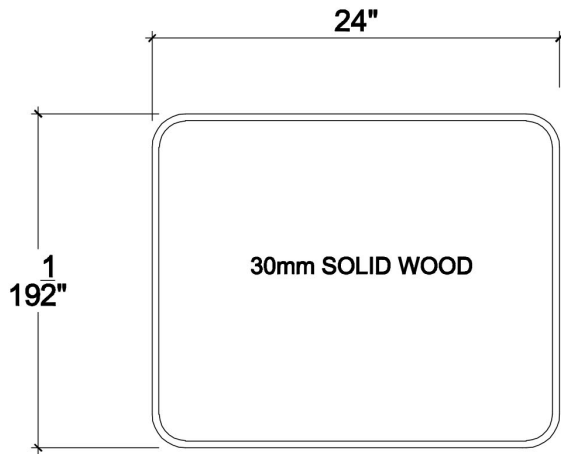

BRAMBLE

PRODUCT TEARSHEET

Lexington 1 Drawer Bedside Table w/ Bamboo

Shown in: **TRW BBK**

SKU: **28340**

Size: **24W x 20D x 29H in**

Overview

Lexington 1 Drawer Bedside Table w/ Bamboo

TOP VIEW

FRONT VIEW

SIDE VIEW

Visual Highlights

Technical Specification

Dimensions	24W x 20D x 29H in	CBM	0.28
Number of Packages	1	Cubic Feet	9.89 ft³
Package 1 Dimensions	25.6 x 21.3 x 31.9 in	Net Weight	46.3 lbs
Package Weight Total	52.91 lbs		