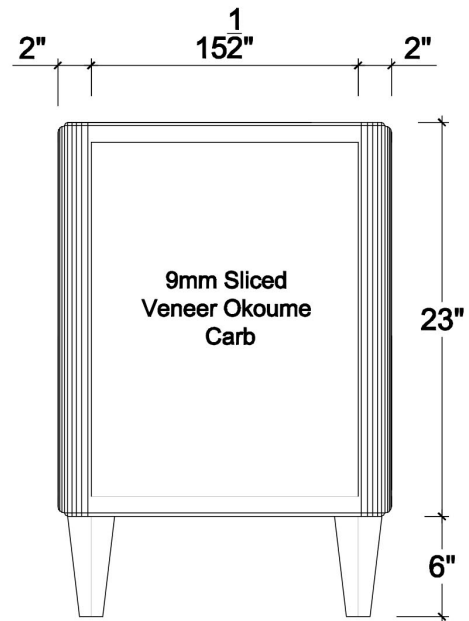

BRAMBLE

PRODUCT TEARSHEET

Lexington 1 Drawer Bedside Table w/ Bamboo

Shown in: **TRW BBK**

SKU: **28340**

Size: **24W x 20D x 29H in**

Overview

Lexington 1 Drawer Bedside Table w/ Bamboo

TOP VIEW

FRONT VIEW

SIDE VIEW

Visual Highlights

Technical Specification

Dimensions	24W x 20D x 29H in	CBM	0.28
Number of Packages	1	Cubic Feet	9.89 ft³
Package 1 Dimensions	25.6 x 21.3 x 31.9 in	Net Weight	46.3 lbs
Package Weight Total	52.91 lbs		