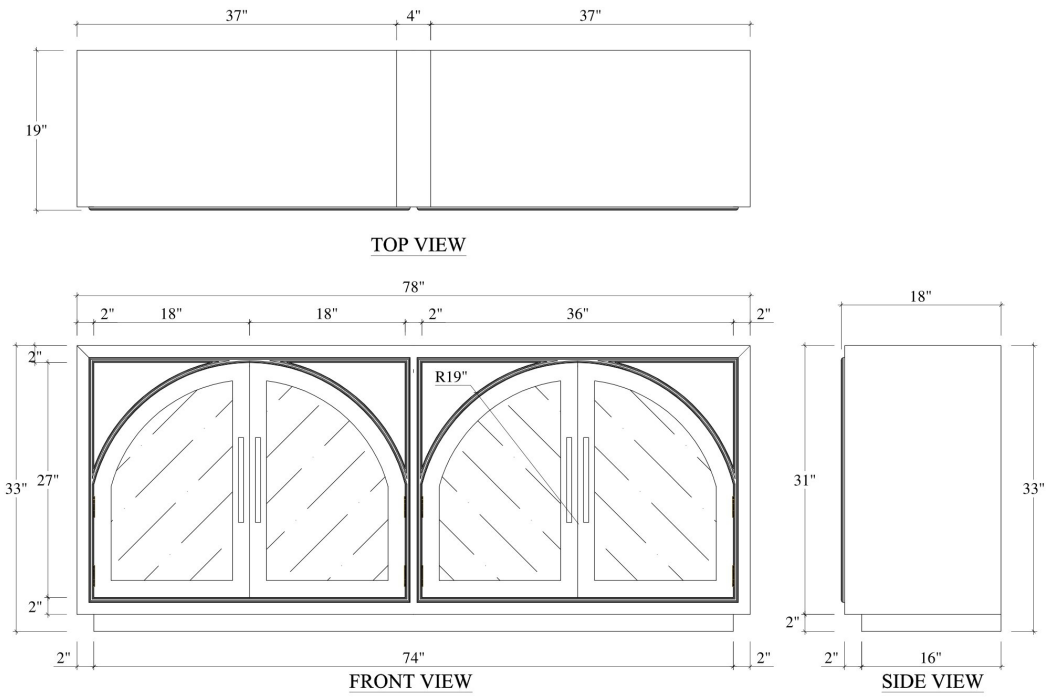

BRAMBLE

PRODUCT TEARSHEET

Vannes 4 Door Sideboard w/ Glass Shelves

Shown in: **VGB STW**

SKU: **28199**

Size: **78W x 18D x 33H in**

Overview

Vannes 4 Door Sideboard w/ Glass Shelves

Visual Highlights

Technical Specification

Dimensions	78W x 18D x 33H in	CBM	0.92
Number of Packages	1	Cubic Feet	32.49 ft³
Package 1 Dimensions	79.5 x 19.7 x 35.8 in	Net Weight	145.5 lbs
Package Weight Total	165.35 lbs		