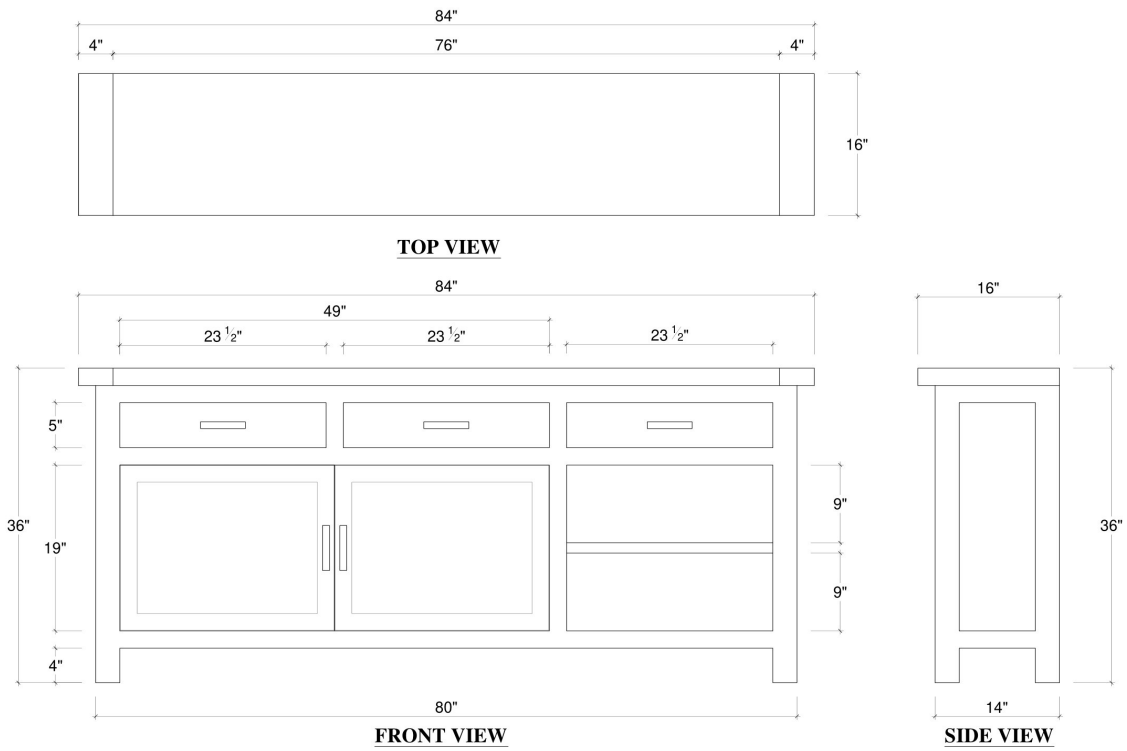

BRAMBLE

PRODUCT TEARSHEET

Tuscan Sideboard w/ 3 Drawers & 2 Doors - Teak

Shown in: **TNT**

SKU: **85251**

Size: **84W x 16D x 36H in**

Overview

Tuscan Sideboard w/ 3 Drawers & 2 Doors - Teak

Visual Highlights

Technical Specification

Dimensions	84W x 16D x 36H in	CBM	0.96
Number of Packages	1	Cubic Feet	33.9 ft³
Package 1 Dimensions	85.4 x 17.7 x 38.6 in	Net Weight	194.01 lbs
Package Weight Total	213.85 lbs		