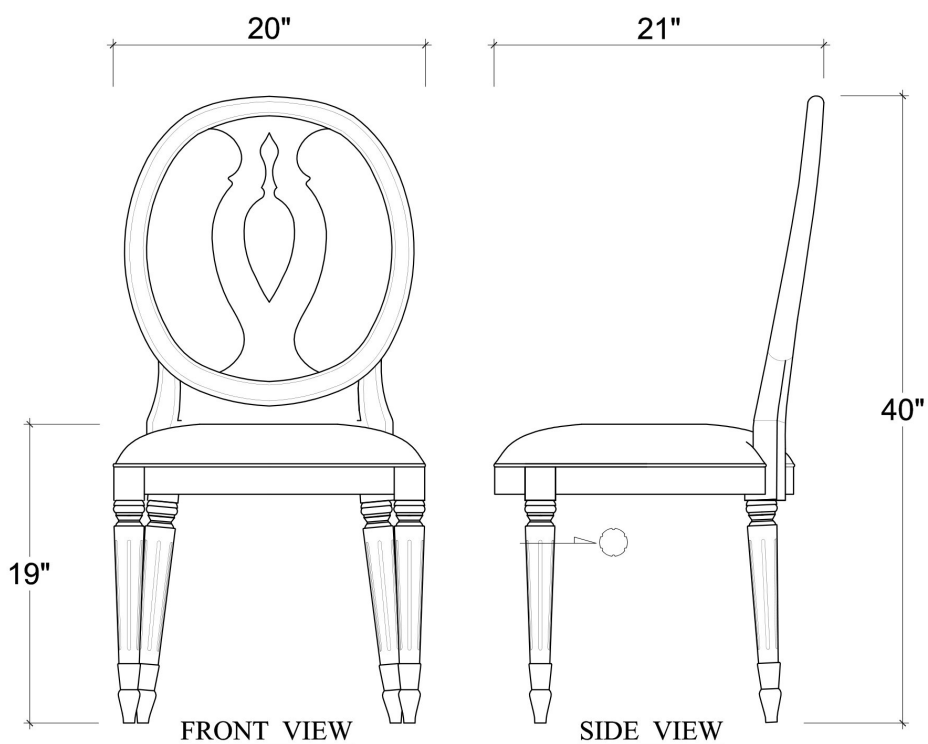

BRAMBLE

PRODUCT TEARSHEET

Fiona Dining Chair w/ Upholstered Seat

Shown in: **BBA SF203**

SKU: **28306**

Size: **20W x 21D x 40H in**

Overview

Fiona Dining Chair w/ Upholstered Seat

Visual Highlights

Technical Specification

Dimensions	20W x 21D x 40H in	CBM	0.21
Number of Packages	1	Cubic Feet	7.42 ft³
Package 1 Dimensions	21.7 x 22.8 x 42.5 in	Net Weight	44.09 lbs
Package Weight Total 50.71 lbs			