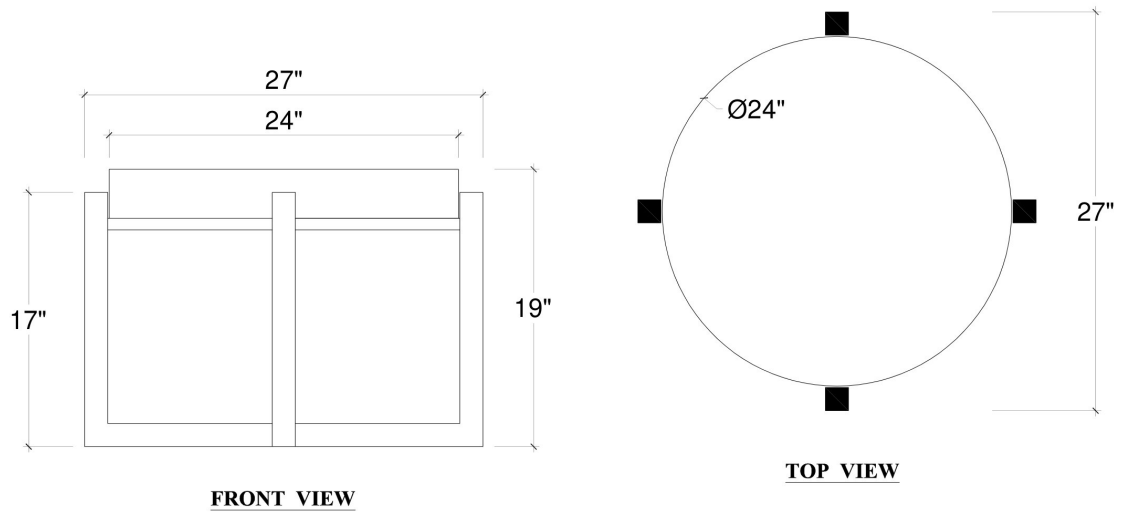

BRAMBLE

PRODUCT TEARSHEET

Tuscan Round End Table w/ Metal Base 27" - Teak

Shown in: **VRU TNT**

SKU: **85257**

Size: **27W x 27D x 19H in**

Overview

Tuscan Round End Table w/ Metal Base 27" - Teak

Visual Highlights

Technical Specification

Dimensions	27W x 27D x 19H in	CBM	0.29
Number of Packages	1	Cubic Feet	10.24 ft³
Package 1 Dimensions	28.3 x 28.3 x 22 in	Net Weight	46.3 lbs
Package Weight Total 52.91 lbs			