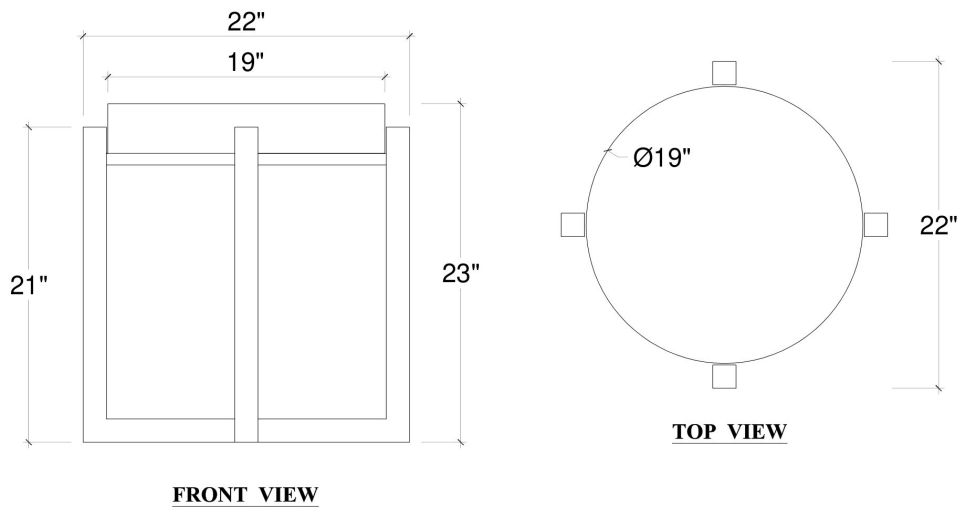

BRAMBLE

PRODUCT TEARSHEET

Tuscan Round End Table w/ Metal Base 22" - Teak

Shown in: **VRU TNT**

SKU: **85258**

Size: **22W x 22D x 23H in**

Overview

Tuscan Round End Table w/ Metal Base 22" - Teak

Visual Highlights

Technical Specification

Dimensions	22W x 22D x 23H in	CBM	0.23
Number of Packages	1	Cubic Feet	8.12 ft³
Package 1 Dimensions	23.2 x 23.2 x 25.6 in	Net Weight	35.27 lbs
Package Weight Total 41.89 lbs			