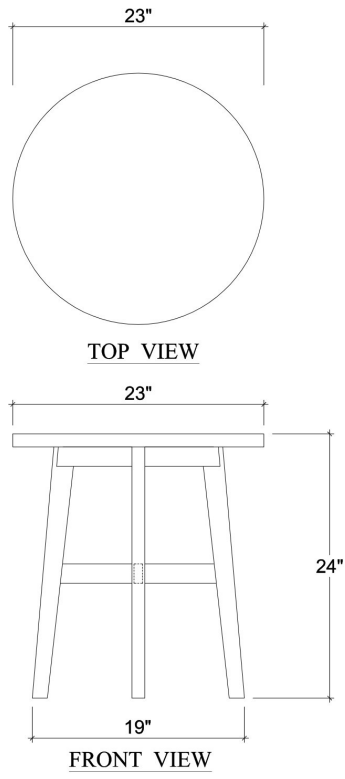

BRAMBLE

PRODUCT TEARSHEET

Paris End Table

Shown in: **VFG**

SKU: **28238**

Size: **23W x 23D x 24H in**

Overview

Paris End Table

Visual Highlights

Technical Specification

Dimensions	23W x 23D x 24H in	CBM	0.26
Number of Packages	1	Cubic Feet	9.18 ft³
Package 1 Dimensions	24.4 x 24.4 x 26.8 in	Net Weight	24.25 lbs
Package Weight Total	30.86 lbs		