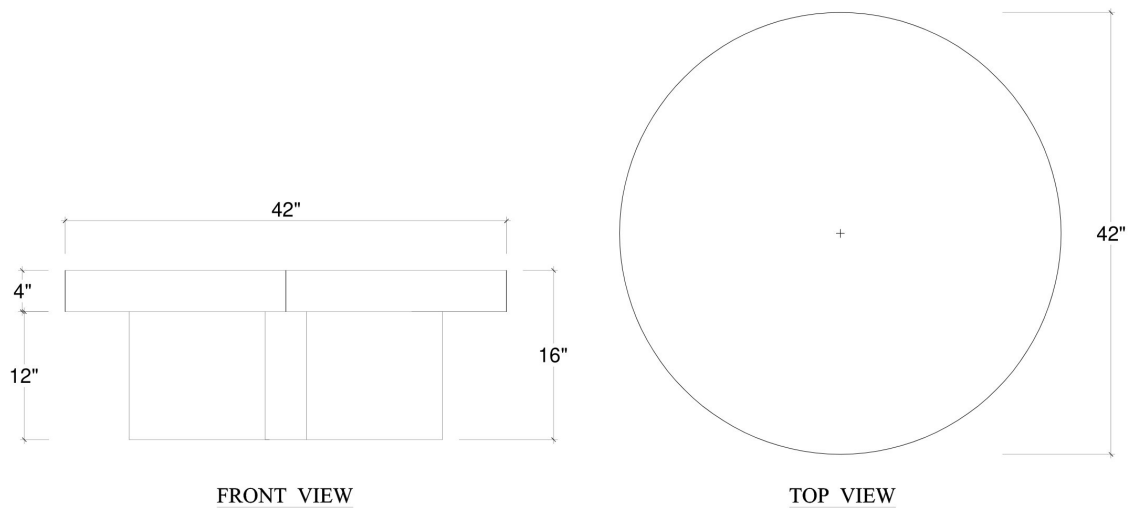

BRAMBLE

PRODUCT TEARSHEET

Tuscan Round Coffee Table - Teak

Shown in: **TNT**

SKU: **85255**

Size: **42W x 42D x 16H in**

Overview

Tuscan Round Coffee Table - Teak

Visual Highlights

Technical Specification

Dimensions	42W x 42D x 16H in	CBM	0.59
Number of Packages	1	Cubic Feet	20.84 ft³
Package 1 Dimensions	43.7 x 43.7 x 18.9 in	Net Weight	97 lbs
Package Weight Total	108.03 lbs		