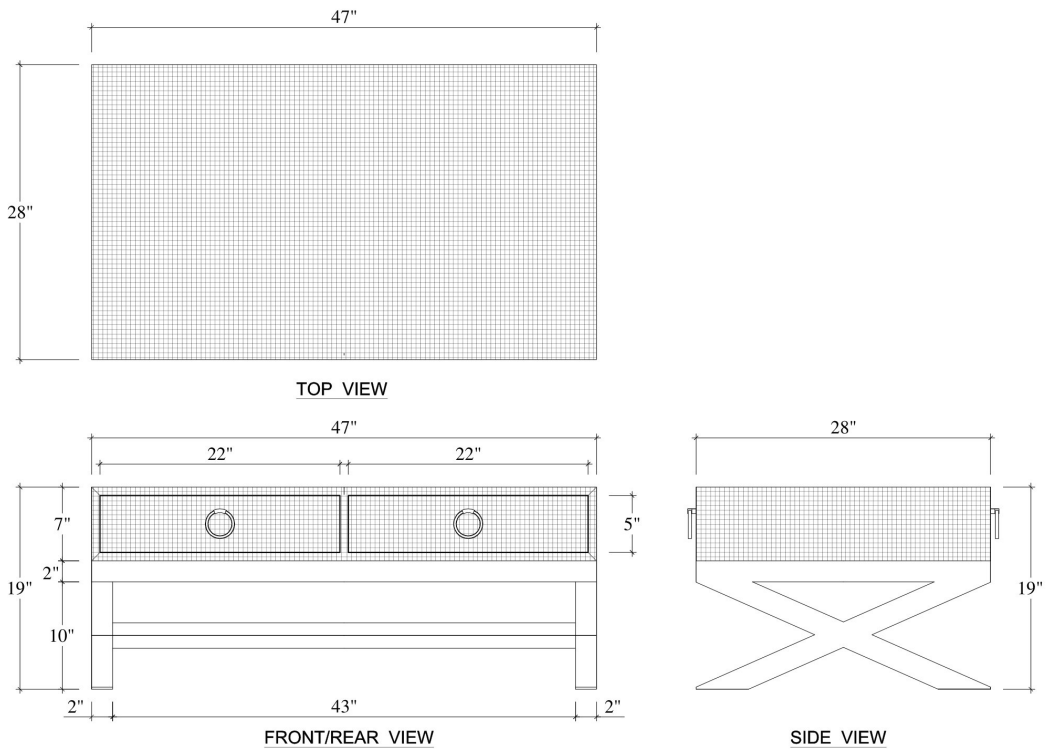

BRAMBLE

PRODUCT TEARSHEET

Renoir 2 Drawer Coffee Table w/ Raffia

Shown in: **RFRW FRW**

SKU: **28197**

Size: **47W x 28D x 19H in**

Overview

Renoir 2 Drawer Coffee Table w/ Raffia

Visual Highlights

Technical Specification

Dimensions	47W x 28D x 19H in	CBM	0.5
Number of Packages	1	Cubic Feet	17.66 ft³
Package 1 Dimensions	48.8 x 29.1 x 21.7 in	Net Weight	72.75 lbs
Package Weight Total	79.37 lbs		