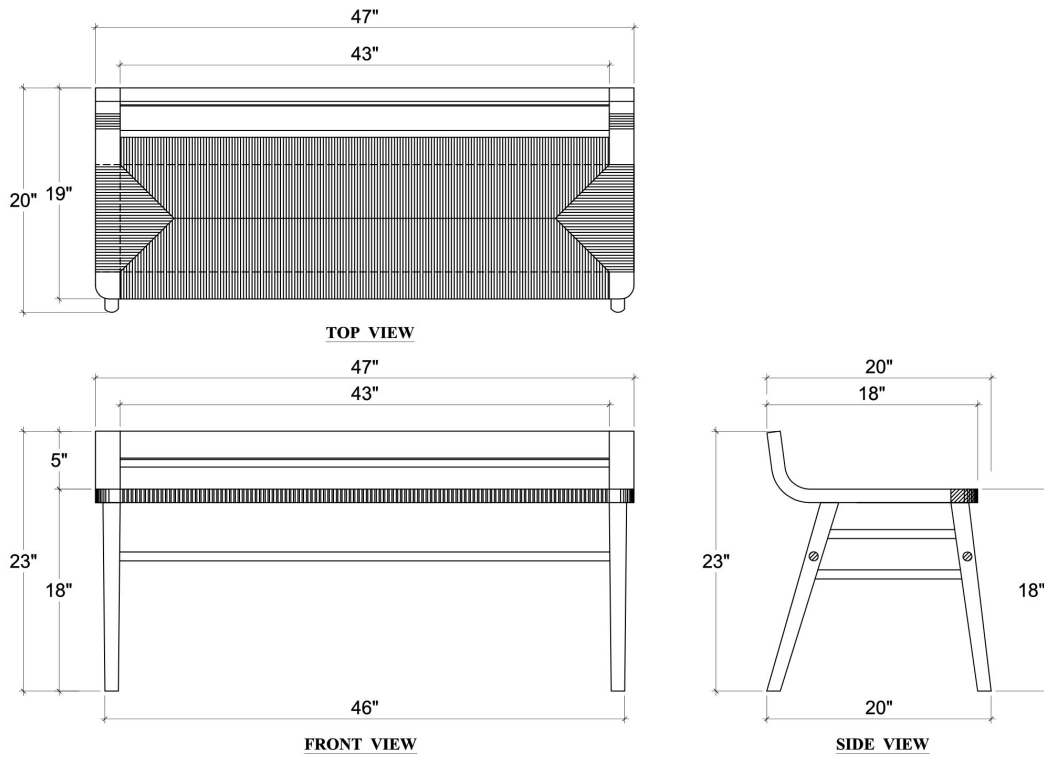

Overview

Luke Bench w/ Rope Seat