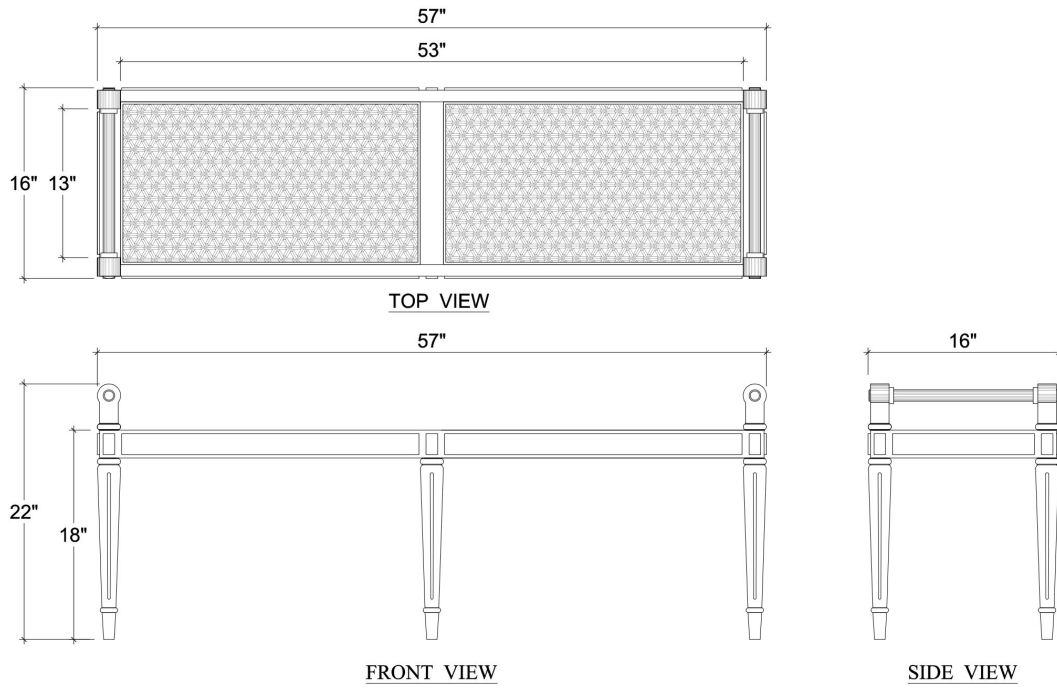

BRAMBLE

PRODUCT TEARSHEET

Kelly Bench w/ Rattan

Shown in: **VTC**

SKU: **28290**

Size: **57W x 16D x 22H in**

Overview

Kelly Bench w/ Rattan

Visual Highlights

Technical Specification

Dimensions	57W x 16D x 22H in	CBM	0.41
Number of Packages	1	Cubic Feet	14.48 ft³
Package 1 Dimensions	58.3 x 17.7 x 24.4 in	Net Weight	17.64 lbs
Package Weight Total	24.25 lbs		