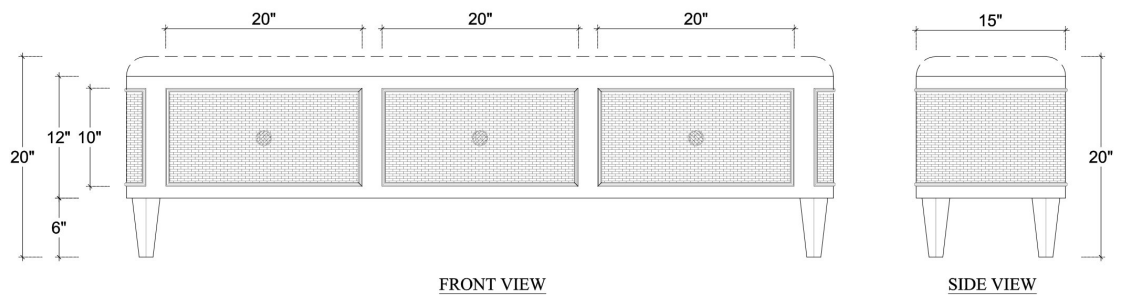

BRAMBLE

PRODUCT TEARSHEET

Lexington Bench w/ Rattan

Shown in: **WHD SF200 RWWS**

SKU: **28343**

Size: **71W x 15D x 20H in**

Overview

Lexington Bench w/ Rattan

Visual Highlights

Technical Specification

Dimensions	71W x 15D x 20H in	CBM	0.45
Number of Packages	1	Cubic Feet	15.89 ft³
Package 1 Dimensions	72.4 x 16.5 x 22.8 in	Net Weight	61.73 lbs
Package Weight Total	68.34 lbs		