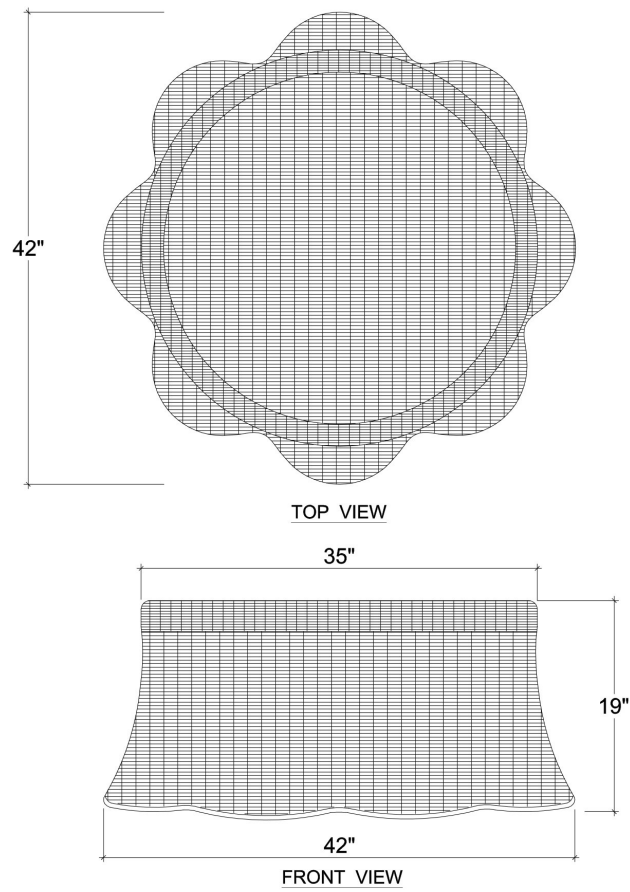

BRAMBLE

PRODUCT TEARSHEET

Newport Rattan Ottoman w/ Cushion

Shown in: **VFG SF204**

SKU: **28233**

Size: **41W x 41D x 19H in**

Overview

Newport Rattan Ottoman w/ Cushion

Visual Highlights

Technical Specification

Dimensions	41W x 41D x 19H in	CBM	0.65
Number of Packages	1	Cubic Feet	22.95 ft³
Package 1 Dimensions	42.9 x 42.9 x 21.7 in	Net Weight	30.86 lbs
Package Weight Total	37.48 lbs		