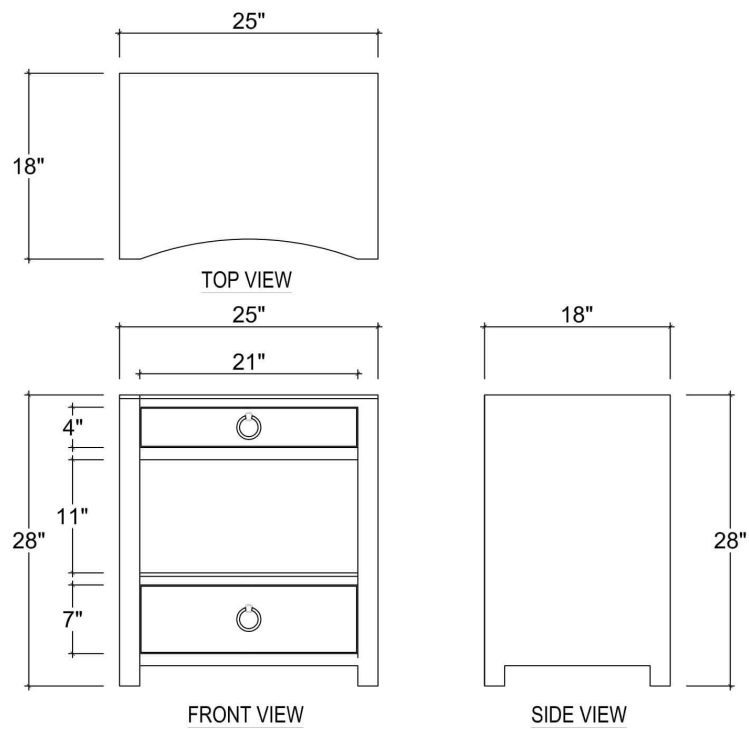

BRAMBLE

PRODUCT TEARSHEET

Mornington Open Shelf Linen Wrapped Bedside

Shown in: **FTRW**

SKU: **76642**

Size: **25W x 18D x 28H in**

Overview

Mornington Open Shelf Linen Wrapped Bedside

Visual Highlights

Technical Specification

Dimensions	25W x 18D x 28H in	CBM	0.27
Number of Packages	1	Cubic Feet	9.54 ft³
Package 1 Dimensions	26.8 x 19.7 x 31.1 in	Package 1 Weight	35.27 lbs
Package Weight Total	35.27 lbs	Net Weight	30.86 lbs
Material	Mahogany with a linen wrap		