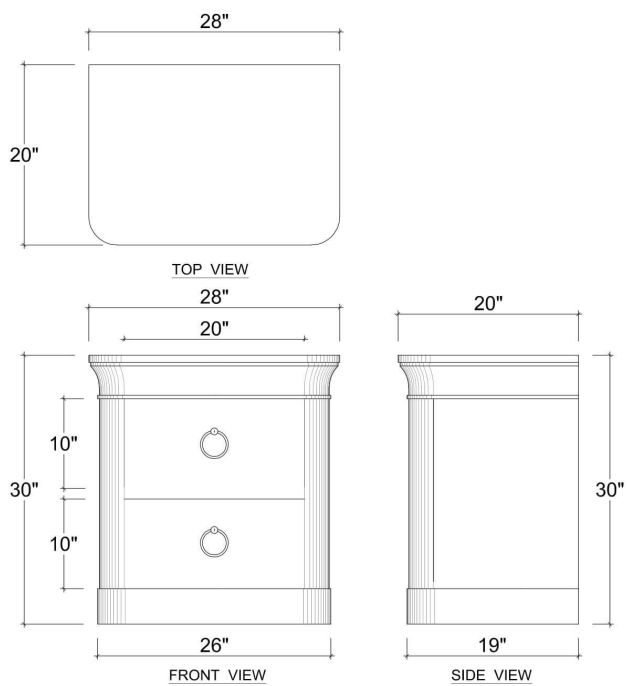

BRAMBLE

PRODUCT TEARSHEET

Claremont Linen Wrapped Bedside Cabinet

Shown in: **FDOW**

SKU: **76628**

Size: **28W x 20D x 30H in**

Overview

Claremont Linen Wrapped Bedside Cabinet

Visual Highlights

Technical Specification

Dimensions	28W x 20D x 30H in	CBM	0.34
Number of Packages	1	Cubic Feet	12.01 ft³
Package 1 Dimensions	29.5 x 21.7 x 32.7 in	Package 1 Weight	37.48 lbs
Package Weight Total	37.48 lbs	Net Weight	33.07 lbs
Material	Mahogany with a linen wrap		