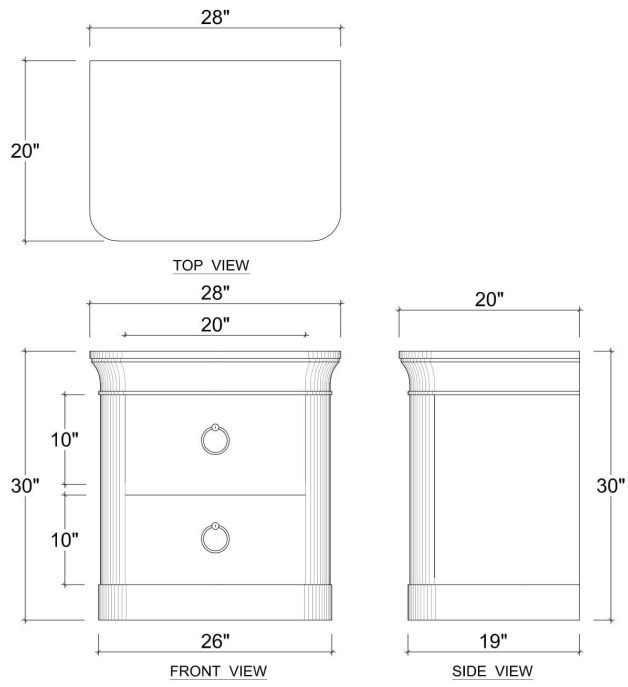

BRAMBLE

PRODUCT TEARSHEET

Sandhurst Bedside Cabinet

Shown in: **TRW**

SKU: **76629**

Size: **28W x 20D x 30H in**

Overview

Sandhurst Bedside Cabinet

Visual Highlights

Technical Specification

Dimensions	28W x 20D x 30H in	CBM	0.34
Number of Packages	1	Cubic Feet	12.01 ft³
Package 1 Dimensions	29.5 x 21.7 x 32.7 in	Package 1 Weight	28.66 lbs
Package Weight Total	28.66 lbs	Net Weight	24.25 lbs
Material	mahogany wood		