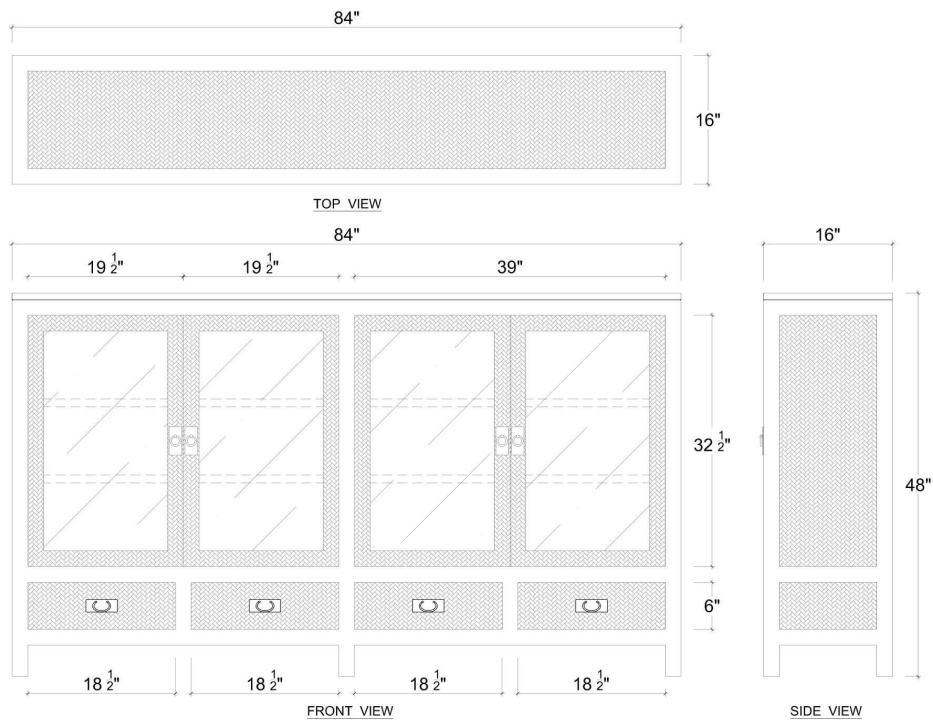

BRAMBLE

PRODUCT TEARSHEET

Kagu 4 Door Low Cabinet w/ Premium Rattan

Shown in: **STW RNAT**

SKU: **28149**

Size: **84W x 16D x 48H in**

Overview

Kagu 4 Door Low Cabinet w/ Premium Rattan

Visual Highlights

Technical Specification

Dimensions	84W x 16D x 48H in	CBM	1.26
Number of Packages	1	Cubic Feet	44.5 ft³
Package 1 Dimensions	85.4 x 17.7 x 50.8 in	Package 1 Weight	205.03 lbs
Package Weight Total	205.03 lbs	Net Weight	176.37 lbs
Material	Mahogany with rattan and glass		