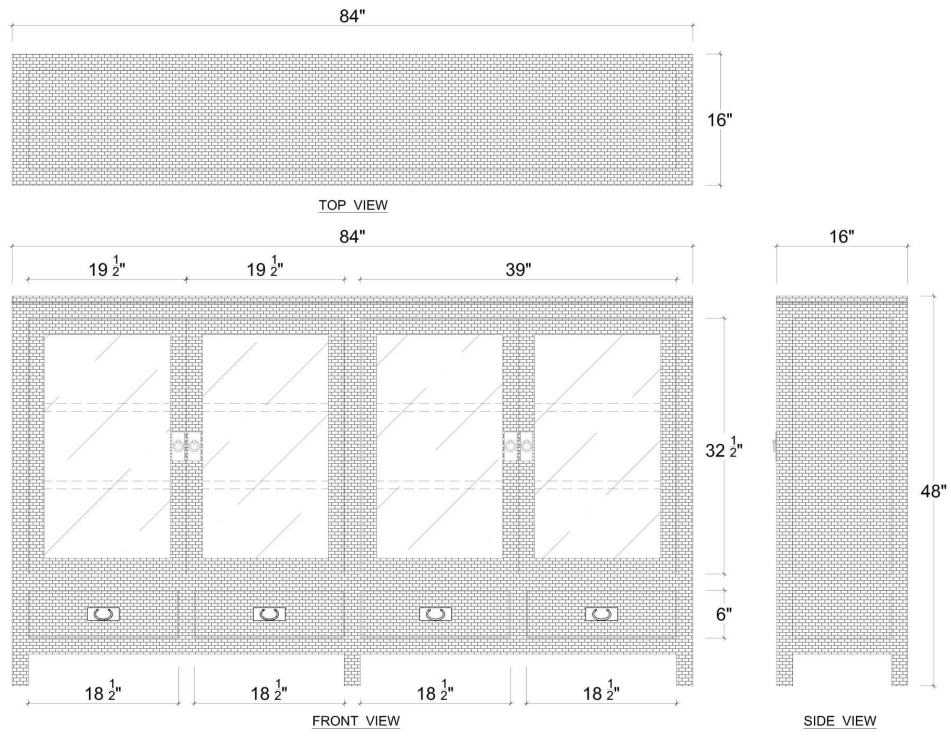

BRAMBLE

PRODUCT TEARSHEET

Kagu 4 Door Low Cabinet w/ Rattan

Shown in: **RNAT FRW**

SKU: **28148**

Size: **84W x 16D x 48H in**

Overview

Kagu 4 Door Low Cabinet w/ Rattan

Visual Highlights

Technical Specification

Dimensions	84W x 16D x 48H in	CBM	1.26
Number of Packages	1	Cubic Feet	44.5 ft³
Package 1 Dimensions	85.4 x 17.7 x 50.8 in	Package 1 Weight	205.03 lbs
Package Weight Total	205.03 lbs	Net Weight	176.37 lbs
Material	Mahogany with rattan and glass		