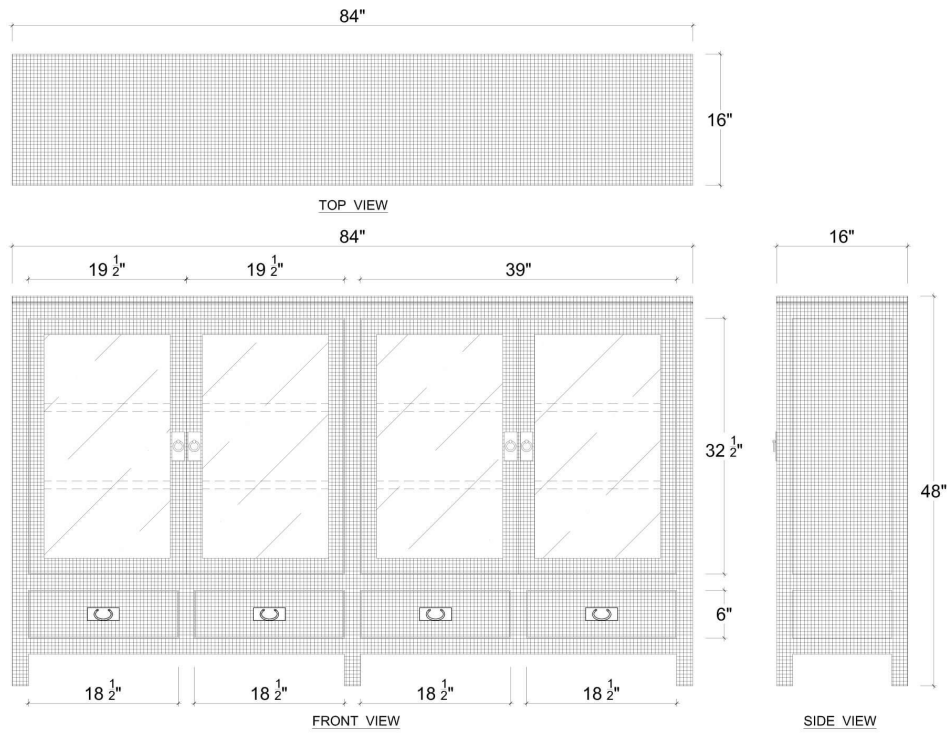

EST. *B* 1991

BRAMBLE

PRODUCT TEARSHEET

Kagu 4 Door Low Cabinet w/ Raffia

Shown in: **RFRW FRW**

SKU: **28147**

Size: **84W x 16D x 48H in**

Overview

Kagu 4 Door Low Cabinet w/ Raffia

Visual Highlights

Technical Specification

Dimensions	84W x 16D x 48H in	CBM	1.26
Number of Packages	1	Cubic Feet	44.5 ft³
Package 1 Dimensions	85.4 x 17.7 x 50.8 in	Package 1 Weight	205.03 lbs
Package Weight Total	205.03 lbs	Net Weight	176.37 lbs
Material	Mahogany with raffia and glass		