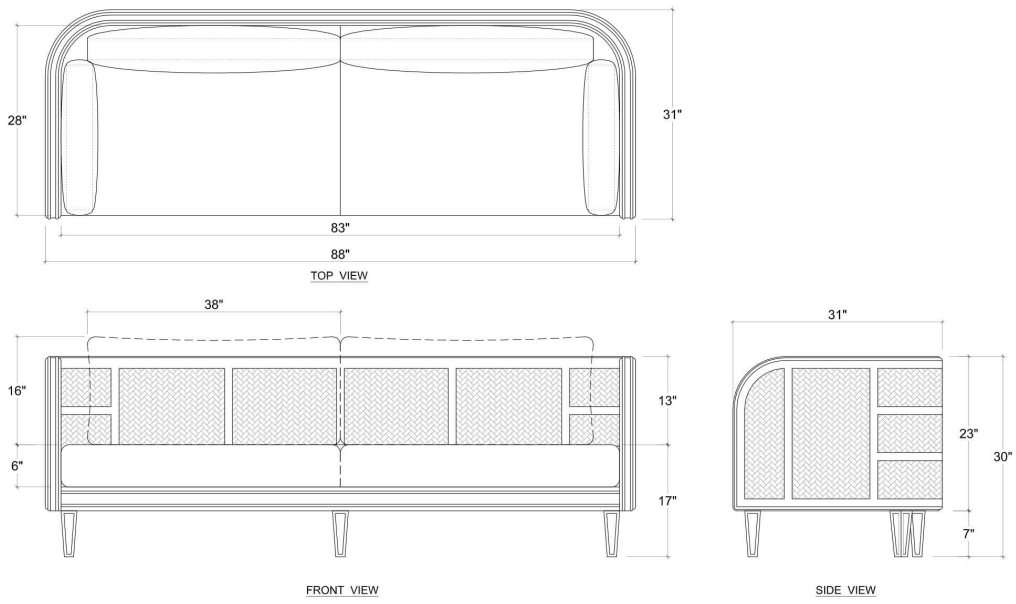

Overview

Lexington Sofa w/ Bamboo