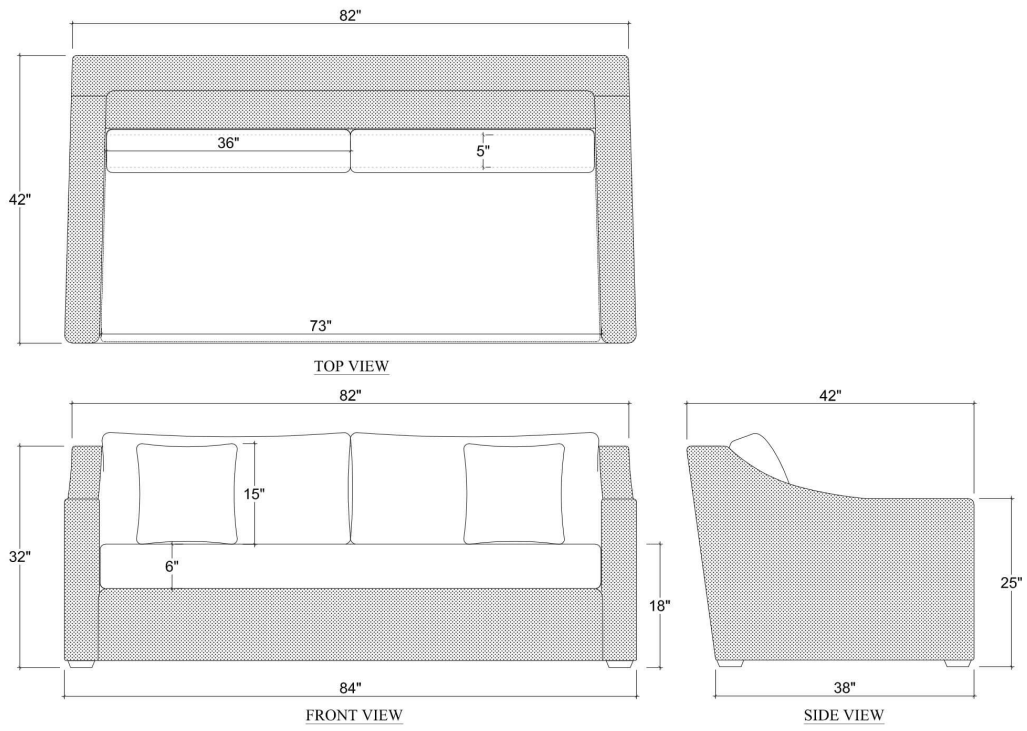

BRAMBLE

PRODUCT TEARSHEET

Sutton Sofa

Shown in: **SF203**

SKU: **28130**

Size: **84W x 42D x 32H in**

Overview

Sutton Sofa

Visual Highlights

Technical Specification

Dimensions	84W x 42D x 32H in	CBM	2.14
Number of Packages	1	Cubic Feet	75.57 ft³
Package 1 Dimensions	85.4 x 43.7 x 35 in	Package 1 Weight	101.41 lbs
Package Weight Total	101.41 lbs	Net Weight	83.78 lbs
Material	Solid mahogany frame. Foam core and poly wrap seat cushions. Livesmart fabric slipcover		