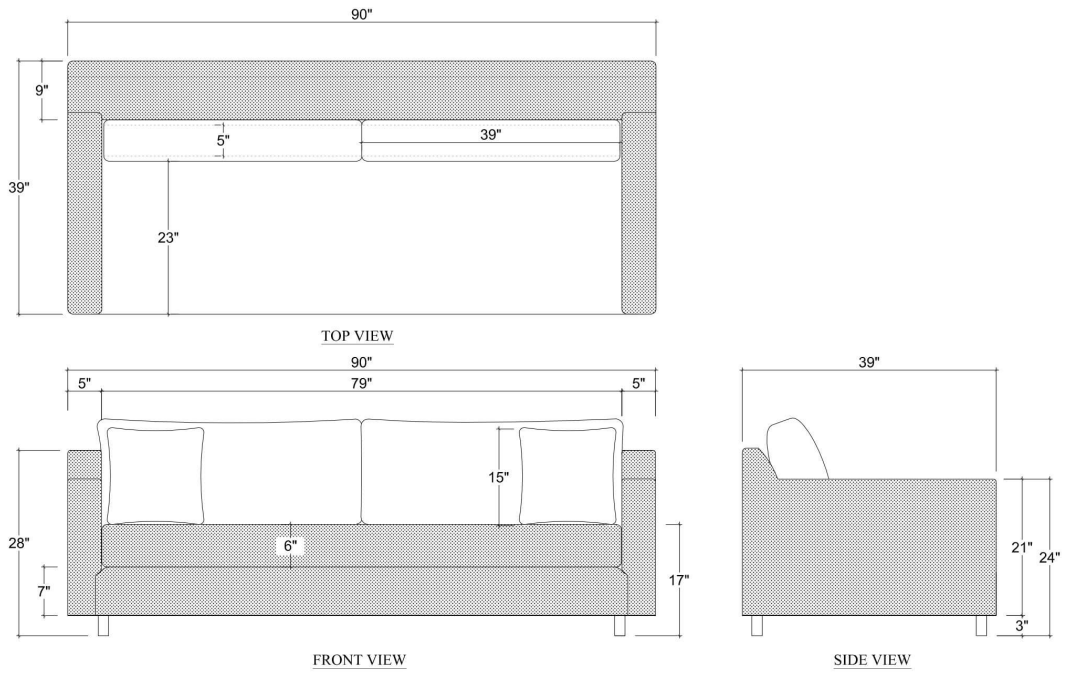

BRAMBLE

PRODUCT TEARSHEET

Hunter Slipcovered Sofa

Shown in: **LL218**

SKU: **28077**

Size: **89W x 38D x 32H in**

Overview

Hunter Slipcover Sofa

Visual Highlights

Technical Specification

Dimensions	89W x 38D x 32H in	CBM	2.04
Number of Packages	1	Cubic Feet	72.04 ft³
Package 1 Dimensions	91.3 x 40.2 x 31.1 in	Package 1 Weight	101.41 lbs
Package Weight Total	101.41 lbs	Net Weight	83.78 lbs
Material	Solid mahogany frame. Foam core and poly wrap seat cushions. Livesmart fabric slipcover		