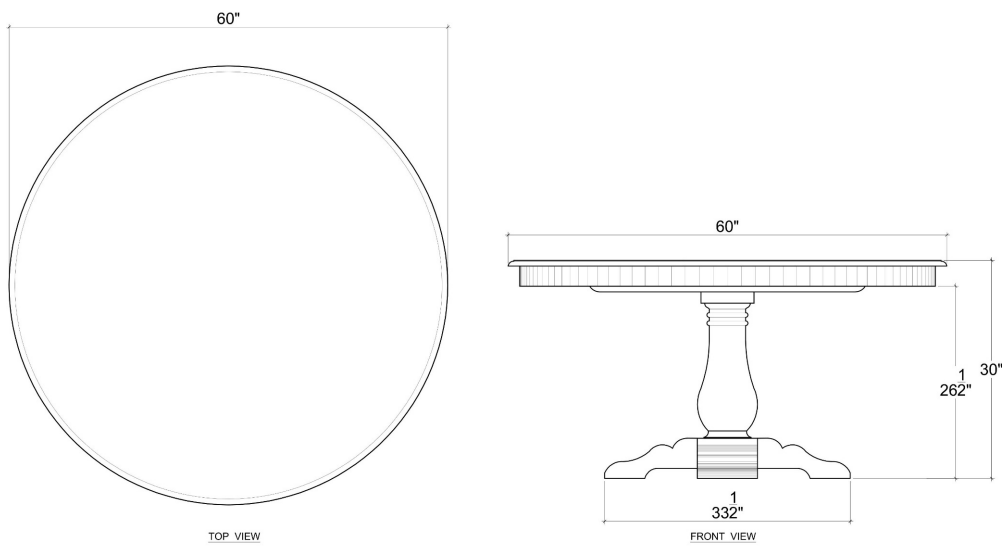

BRAMBLE

PRODUCT TEARSHEET

Trestle Round Dining Table w/o Grooves

Shown in: **66408 CCA (60")**

SKU: **66408 / 66434**

Size: **in**

Overview

Gather friends or family around the stylishly traditional Trestle Round Dining Table. Measuring six feet across, the table includes a beautiful pedestal base and gorgeous mahogany wood construction. This piece is offered with a vast array of finish and distress options to create a truly custom design.

66408

66434

Visual Highlights

Technical Specification

Dimensions

in

CBM

Material