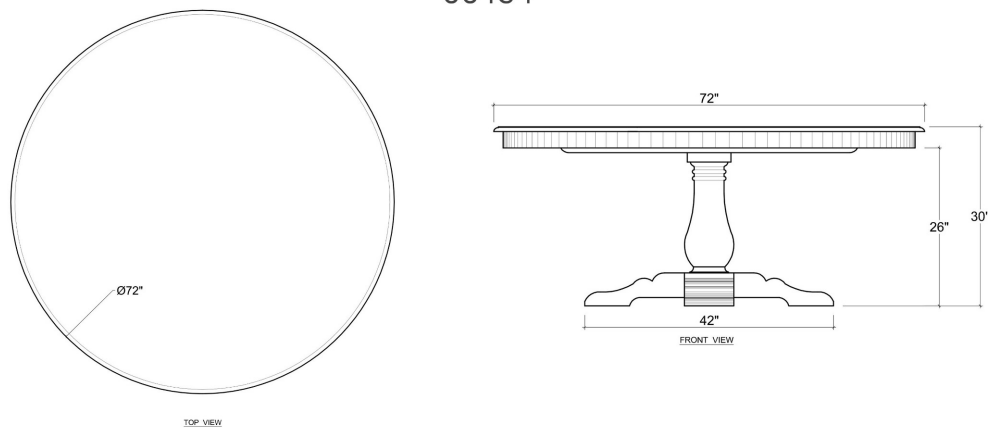

BRAMBLE

PRODUCT TEARSHEET

Trestle Round Dining Table w/o Grooves

Shown in: **66408 CCA (60")**

SKU: **66408 / 66434**

Size: **in**

Overview

Gather friends or family around the stylishly traditional Trestle Round Dining Table. Measuring six feet across, the table includes a beautiful pedestal base and gorgeous mahogany wood construction. This piece is offered with a vast array of finish and distress options to create a truly custom design.

66408

66434

Visual Highlights

Technical Specification

Dimensions

in

CBM

Material