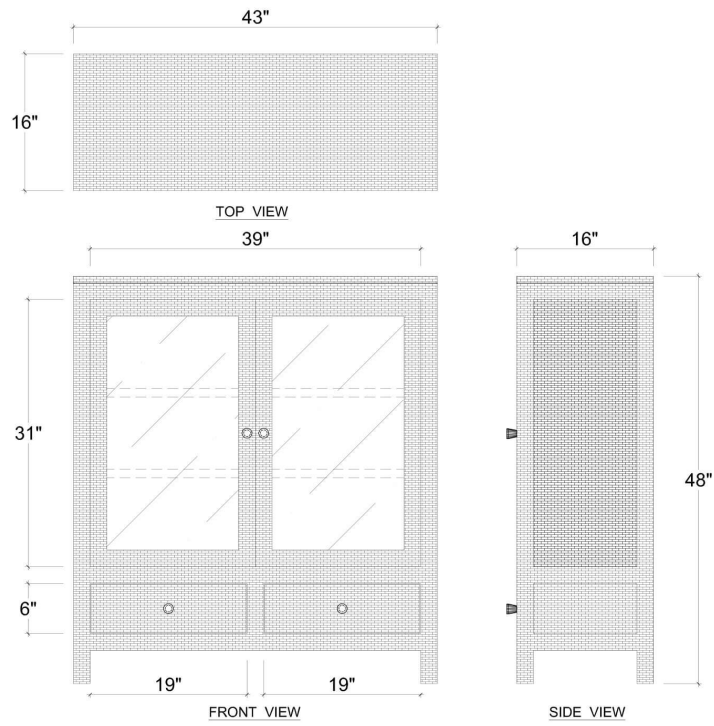

BRAMBLE

PRODUCT TEARSHEET

Kagu 2 Doors Sideboard w/ Rattan

Shown in: **RNAT FRW**

SKU: **27996**

Size: **43W x 16D x 48H in**

Overview

Kagu 2 Doors Sideboard w/ Rattan

Visual Highlights

Technical Specification

Dimensions	43W x 16D x 48H in	CBM	0.66
Number of Packages	1	Cubic Feet	23.31 ft³
Package 1 Dimensions	44.5 x 17.7 x 50.8 in	Net Weight	61.73 lbs
Package Weight Total 72.75 lbs			
Material	Mahogany		