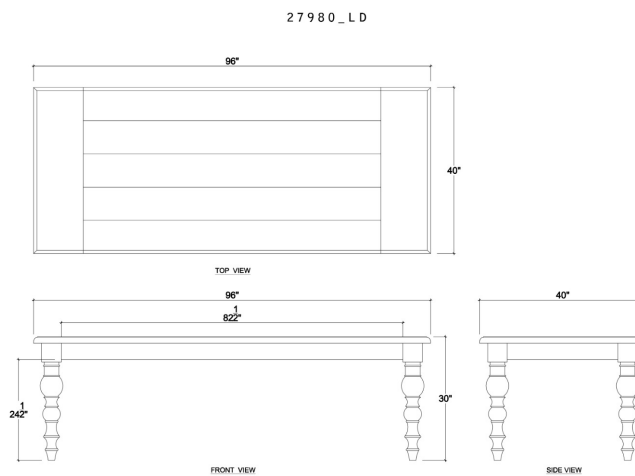

BRAMBLE

PRODUCT TEARSHEET

Madison Rectangular Dining Table

Shown in: **27898 FRW (8 feet)**

SKU: **27898 / 27980**

Size: **in**

Overview

Madison Rectangular Dining Table

Visual Highlights

Technical Specification

Dimensions

in

CBM

<https://www.brambleco.com/27898-27980>

The Bramble Company
706 25th Street, Brodhead, Wisconsin 53520, USA
Phone: 608-897-2186, Email: cs@brambleco.com
www.brambleco.com