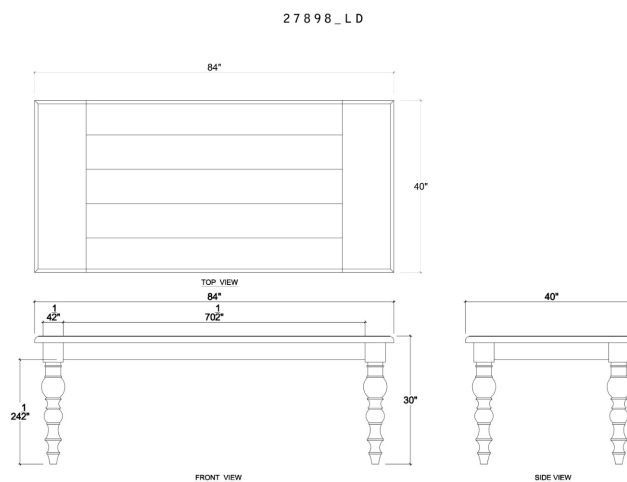

BRAMBLE

PRODUCT TEARSHEET

Madison Rectangular Dining Table

Shown in: **27898 FRW (8 feet)**

SKU: **27898 / 27980**

Size: **in**

Overview

Madison Rectangular Dining Table

Visual Highlights

Technical Specification

Dimensions

in

CBM

<https://www.brambleco.com/27898-27980>

The Bramble Company
706 25th Street, Brodhead, Wisconsin 53520, USA
Phone: 608-897-2186, Email: cs@brambleco.com
www.brambleco.com