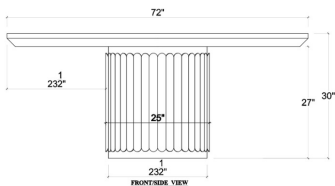

BRAMBLE

PRODUCT TEARSHEET

Portobello Round Dining Table

Shown in: **76609 *AFD (6 feet)**

SKU: **76609 / 76619**

Size: **60-72W x 60-72D x 30H in**

Overview

Portobello Round Dining Table

76609_LD

76619_LD

Visual Highlights

Technical Specification

Dimensions	60-72W x 60-72D x 30H in	CBM
------------	---	-----

Material	Mahogany
----------	-----------------

<https://www.brambleco.com/76609-76619>