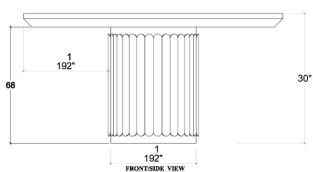

BRAMBLE

PRODUCT TEARSHEET

Portobello Round Dining Table

Shown in: **76609 *AFD (6 feet)**

SKU: **76609 / 76619**

Size: **60-72W x 60-72D x 30H in**

Overview

Portobello Round Dining Table

76609_LD

76619_LD

Visual Highlights

Technical Specification

Dimensions	60-72W x 60-72D x 30H in	CBM
------------	---	-----

Material	Mahogany
----------	-----------------

<https://www.brambleco.com/76609-76619>