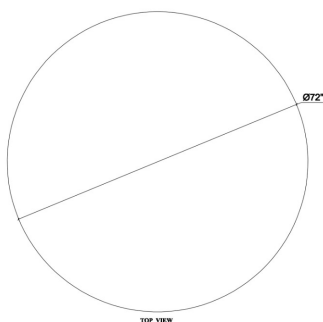

BRAMBLE

PRODUCT TEARSHEET

Portobello Round Dining Table

Shown in: **76609 *AFD (6 feet)**

SKU: **76609 / 76619**

Size: **60-72W x 60-72D x 30H in**

Overview

Portobello Round Dining Table

76609_LD

76619_LD

Visual Highlights

Technical Specification

Dimensions	60-72W x 60-72D x 30H in	CBM
------------	---	-----

Material	Mahogany
----------	-----------------

<https://www.brambleco.com/76609-76619>