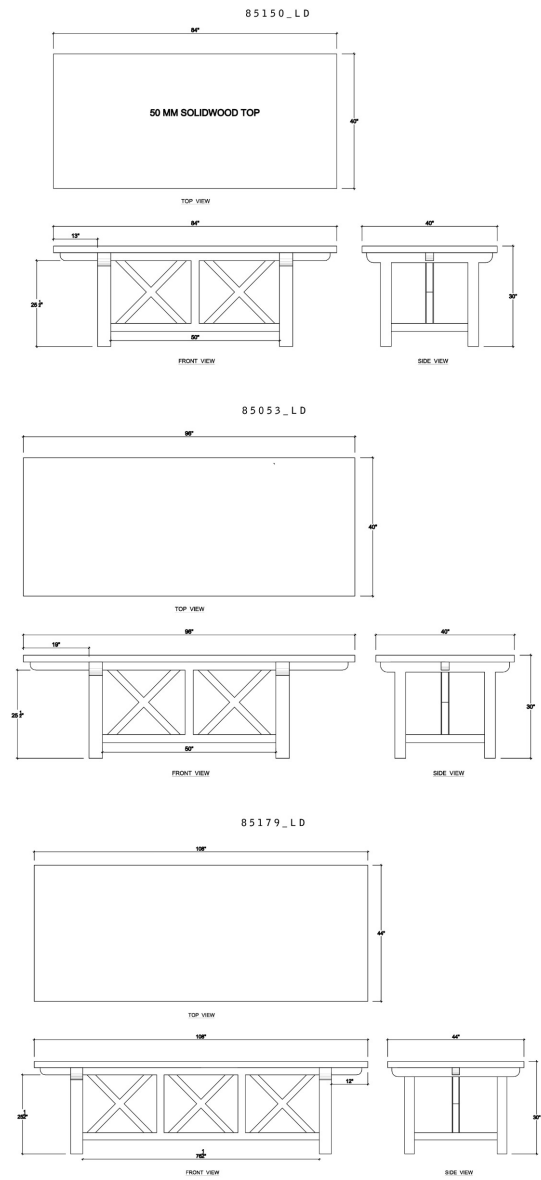

Overview

Silvia Dining Table