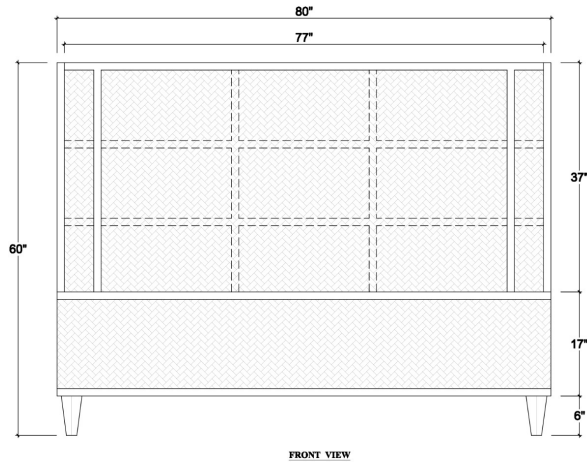

EST. *B* 1991

BRAMBLE

PRODUCT TEARSHEET

Lexington Bed w/ Bamboo King

Shown in: **TRW BBK**

SKU: **27923**

Size: **80W x 85D x 60H in**

Overview

Lexington Bed w/ Bamboo King

Visual Highlights

Technical Specification

Dimensions	80W x 85D x 60H in	CBM	1.19
Number of Packages	3	Cubic Feet	42.02 ft³
Package 1 Dimensions	81.1 x 8.7 x 62.8 in	Net Weight	145.5 lbs
Package 2 Dimensions	81.1 x 8.7 x 25.8 in		
Package 3 Dimensions	72.4 x 11.4 x 12.6 in		
Package Weight Total	185.19 lbs		
Material	Mahogany		