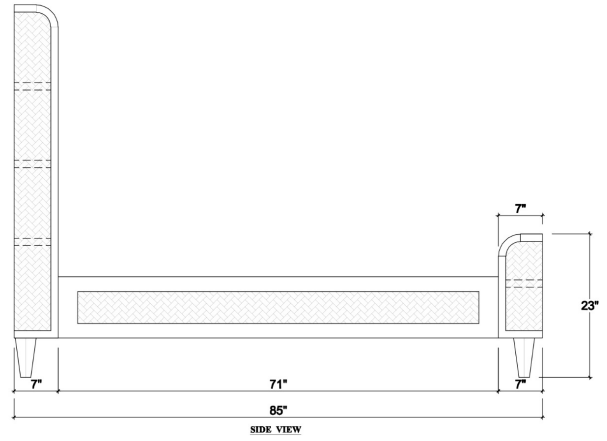

EST. *B* 1991

BRAMBLE

PRODUCT TEARSHEET

Lexington Bed w/ Bamboo King

Shown in: **TRW BBK**

SKU: **27923**

Size: **80W x 85D x 60H in**

Overview

Lexington Bed w/ Bamboo King

Visual Highlights

Technical Specification

Dimensions	80W x 85D x 60H in	CBM	1.19
Number of Packages	3	Cubic Feet	42.02 ft³
Package 1 Dimensions	81.1 x 8.7 x 62.8 in	Net Weight	145.5 lbs
Package 2 Dimensions	81.1 x 8.7 x 25.8 in		
Package 3 Dimensions	72.4 x 11.4 x 12.6 in		
Package Weight Total	185.19 lbs		
Material	Mahogany		