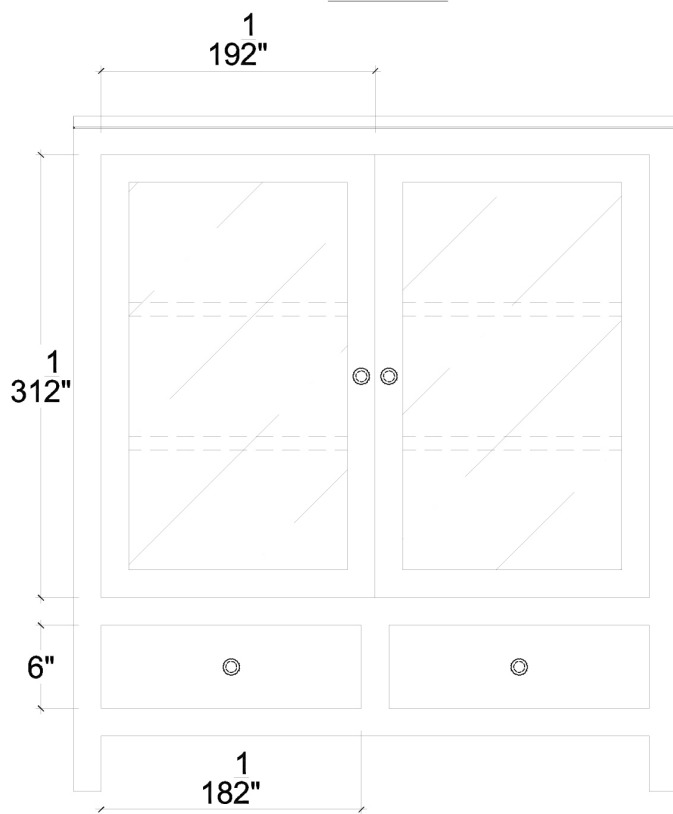

BRAMBLE

PRODUCT TEARSHEET

Kagu 2 Doors Sideboard w/ Raffia

Shown in: **RFPB DRW**

SKU: **27938**

Size: **43W x 16D x 48H in**

Overview

Kagu 2 Doors Sideboard w/ Raffia

TOP VIEW

FRONT VIEW

SIDE VIEW

Visual Highlights

Technical Specification

Dimensions	43W x 16D x 48H in	CBM	0.66
Number of Packages	1	Cubic Feet	23.31 ft³
Package 1 Dimensions	44.5 x 17.7 x 50.8 in	Net Weight	125.66 lbs
Package Weight Total 136.69 lbs			
Material	Mahogany		