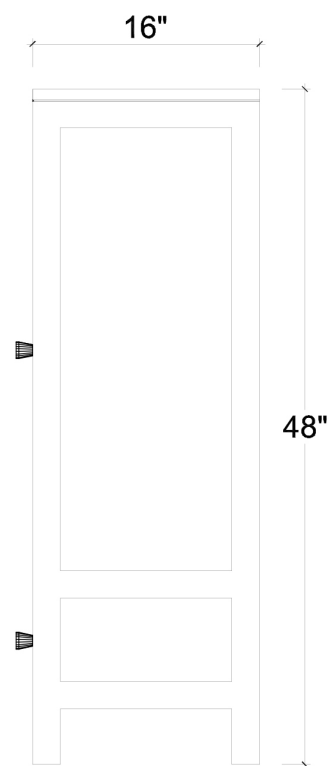

BRAMBLE

PRODUCT TEARSHEET

Kagu 2 Doors Sideboard w/ Raffia

Shown in: **RFPB DRW**

SKU: **27938**

Size: **43W x 16D x 48H in**

Overview

Kagu 2 Doors Sideboard w/ Raffia

TOP VIEW

FRONT VIEW

SIDE VIEW

Visual Highlights

Technical Specification

Dimensions	43W x 16D x 48H in	CBM	0.66
Number of Packages	1	Cubic Feet	23.31 ft³
Package 1 Dimensions	44.5 x 17.7 x 50.8 in	Net Weight	125.66 lbs
Package Weight Total 136.69 lbs			
Material	Mahogany		