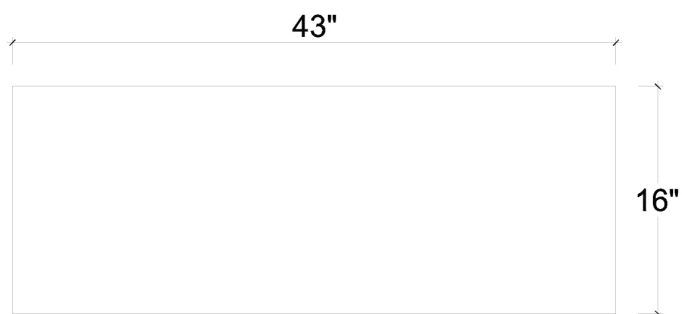

BRAMBLE

PRODUCT TEARSHEET

Kagu 2 Doors Sideboard w/ Raffia

Shown in: **RFPB DRW**

SKU: **27938**

Size: **43W x 16D x 48H in**

Overview

Kagu 2 Doors Sideboard w/ Raffia

TOP VIEW

FRONT VIEW

SIDE VIEW

Visual Highlights

Technical Specification

Dimensions	43W x 16D x 48H in	CBM	0.66
Number of Packages	1	Cubic Feet	23.31 ft³
Package 1 Dimensions	44.5 x 17.7 x 50.8 in	Net Weight	125.66 lbs
Package Weight Total 136.69 lbs			
Material	Mahogany		