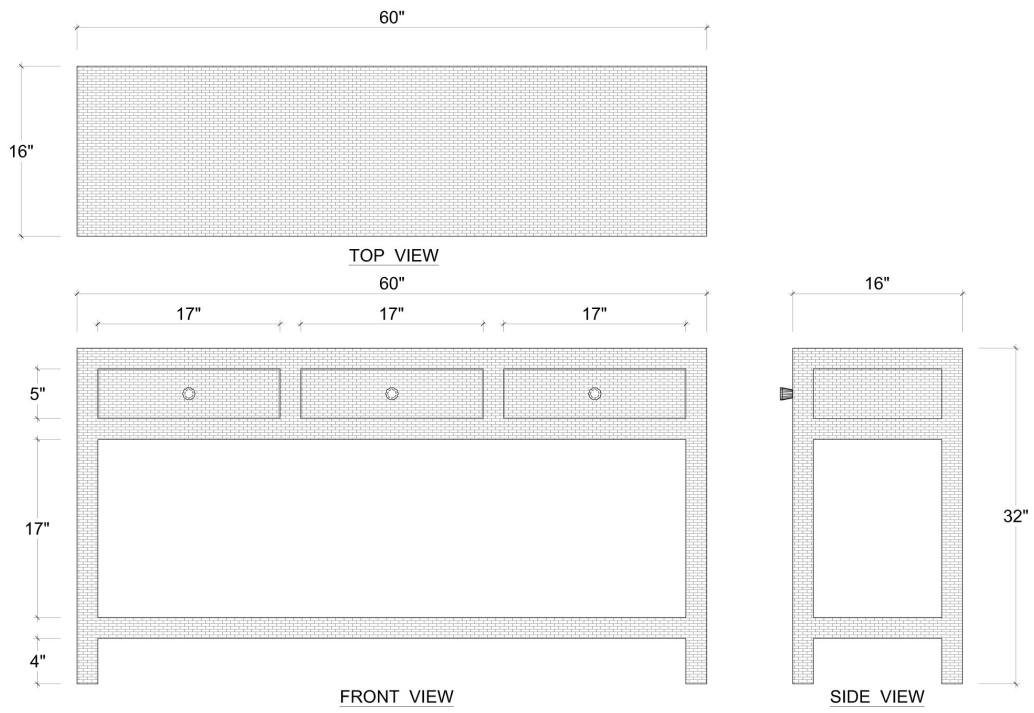

Overview

Kagu Console Table w/ Rattan