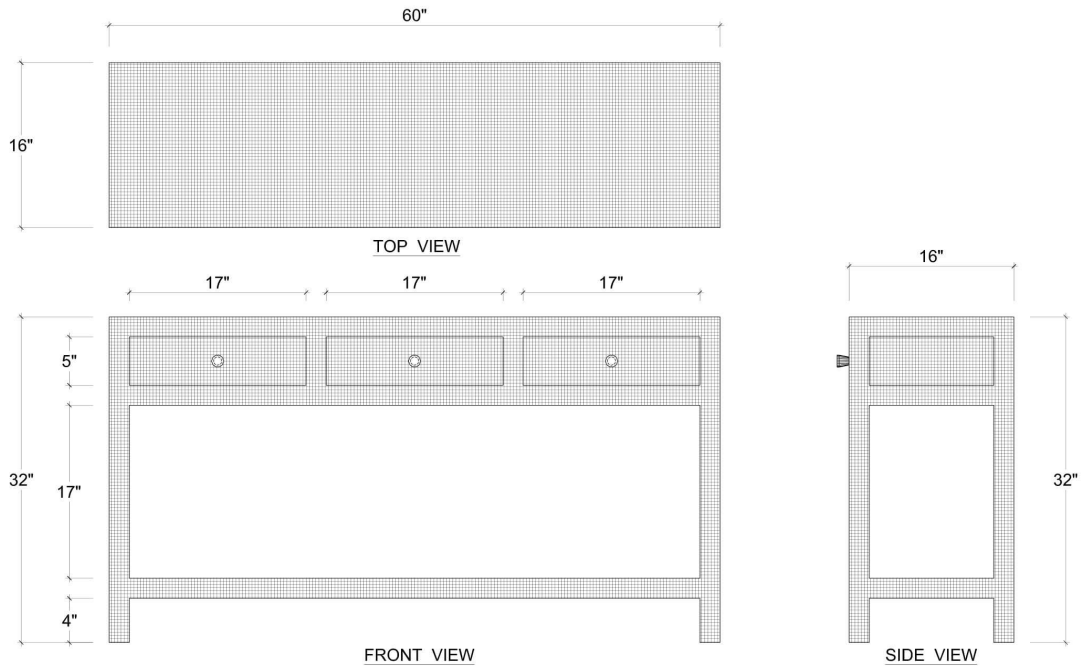

BRAMBLE

PRODUCT TEARSHEET

Kagu Console Table w/ Raffia

Shown in: **RFDB**

SKU: **27969**

Size: **60W x 16D x 32H in**

Overview

Kagu Console Table w/ Raffia

Visual Highlights

Technical Specification

Dimensions	60W x 16D x 32H in	CBM	0.62
Number of Packages	1	Cubic Feet	21.9 ft³
Package 1 Dimensions	61.4 x 19.7 x 34.6 in	Net Weight	72.75 lbs
Package Weight Total 83.78 lbs			
Material	Mahogany		