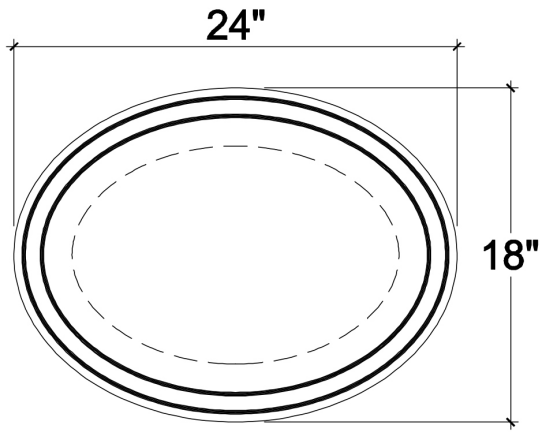

BRAMBLE

PRODUCT TEARSHEET

Montego Side Table w/ Rattan Door

Shown in: **GCH**

SKU: **27900**

Size: **24W x 18D x 28H in**

Overview

Montego Side Table w/ Rattan Door

TOP VIEW

FRONT VIEW

SIDE VIEW

Visual Highlights

Technical Specification

Dimensions	24W x 18D x 28H in	CBM	0.25
Number of Packages	1	Cubic Feet	8.83 ft³
Package 1 Dimensions	25.6 x 19.7 x 30.7 in	Net Weight	28.66 lbs
Package Weight Total 35.27 lbs			
Material	Mahogany		