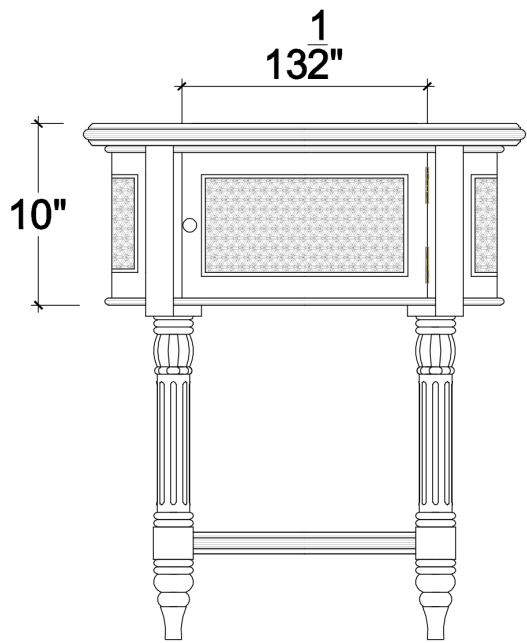

BRAMBLE

PRODUCT TEARSHEET

Montego Side Table w/ Rattan Door

Shown in: **GCH**

SKU: **27900**

Size: **24W x 18D x 28H in**

Overview

Montego Side Table w/ Rattan Door

TOP VIEW

FRONT VIEW

SIDE VIEW

Visual Highlights

Technical Specification

Dimensions	24W x 18D x 28H in	CBM	0.25
Number of Packages	1	Cubic Feet	8.83 ft³
Package 1 Dimensions	25.6 x 19.7 x 30.7 in	Net Weight	28.66 lbs
Package Weight Total 35.27 lbs			
Material	Mahogany		