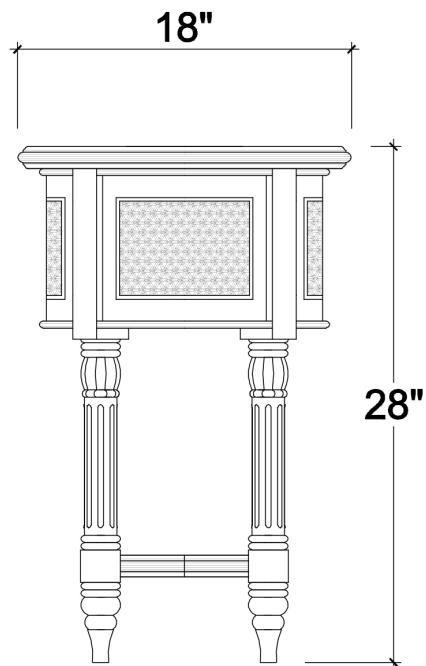

BRAMBLE

PRODUCT TEARSHEET

Montego Side Table w/ Rattan Door

Shown in: **GCH**

SKU: **27900**

Size: **24W x 18D x 28H in**

Overview

Montego Side Table w/ Rattan Door

TOP VIEW

FRONT VIEW

SIDE VIEW

Visual Highlights

Technical Specification

Dimensions	24W x 18D x 28H in	CBM	0.25
Number of Packages	1	Cubic Feet	8.83 ft³
Package 1 Dimensions	25.6 x 19.7 x 30.7 in	Net Weight	28.66 lbs
Package Weight Total 35.27 lbs			
Material	Mahogany		