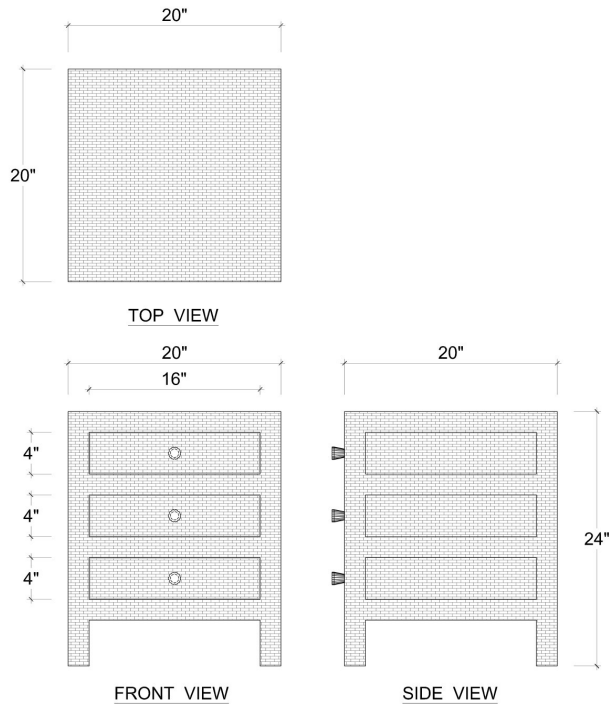

BRAMBLE

PRODUCT TEARSHEET

Kagu End Table w/ Rattan

Shown in: **RNAT**

SKU: **27974**

Size: **20W x 20D x 24H in**

Overview

Kagu End Table w/ Rattan

Visual Highlights

Technical Specification

Dimensions	20W x 20D x 24H in	CBM	0.21
Number of Packages	1	Cubic Feet	7.42 ft³
Package 1 Dimensions	21.7 x 21.7 x 26.8 in	Net Weight	48.5 lbs
Package Weight Total 51.81 lbs			
Material	Mahogany		