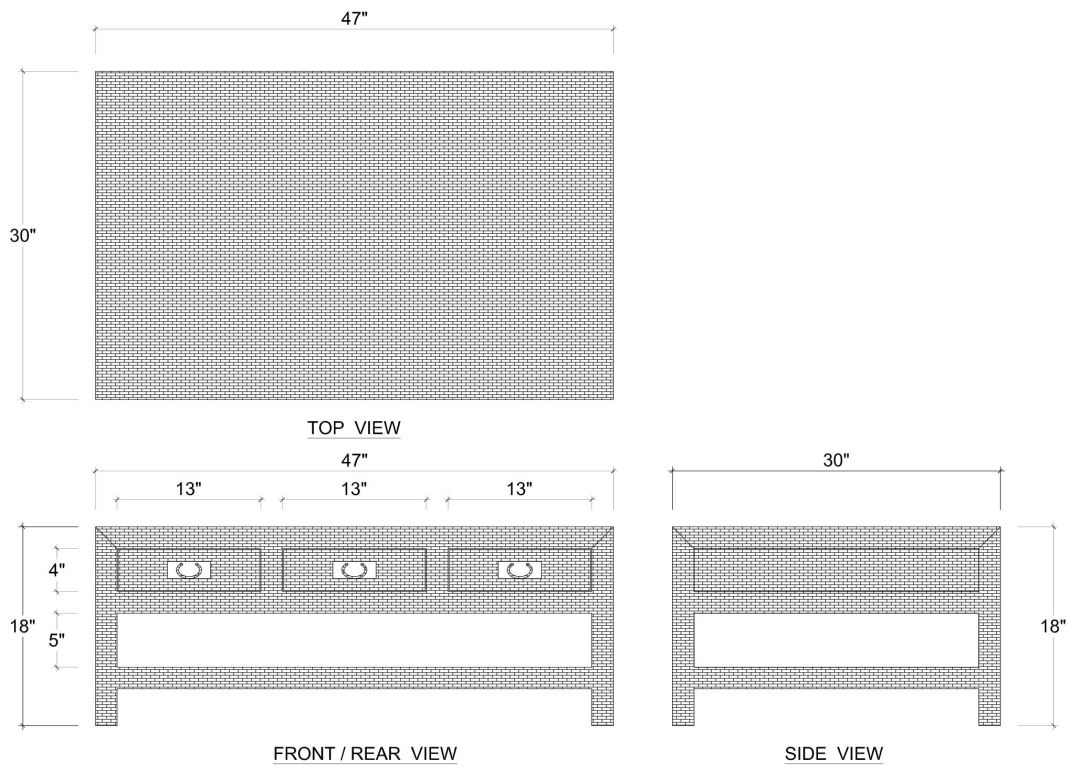

BRAMBLE

PRODUCT TEARSHEET

Kagu 6 Drawer Coffee Table w/ Rattan

Shown in: **RNAT**

SKU: **27976**

Size: **47W x 30D x 18H in**

Overview

Kagu 6 Drawer Coffee Table w/ Rattan

Visual Highlights

Technical Specification

Dimensions	47W x 30D x 18H in	CBM	0.53
Number of Packages	1	Cubic Feet	18.72 ft³
Package 1 Dimensions	48.8 x 31.5 x 20.9 in	Net Weight	90.39 lbs
Package Weight Total 97 lbs			
Material	Mahogany		