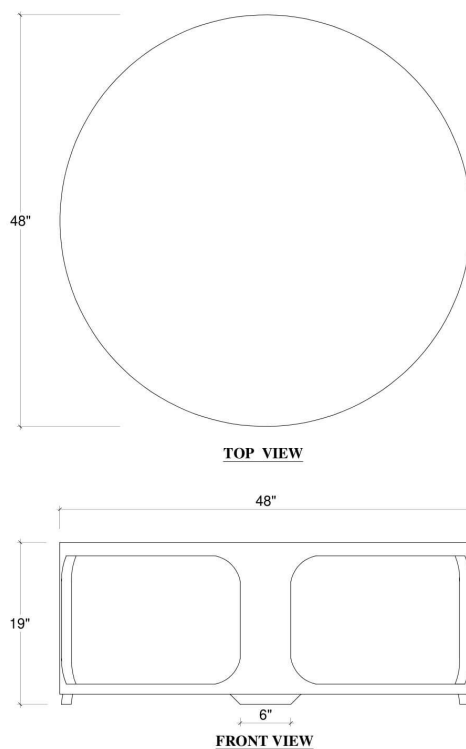

Overview

Corte Round Coffee Table