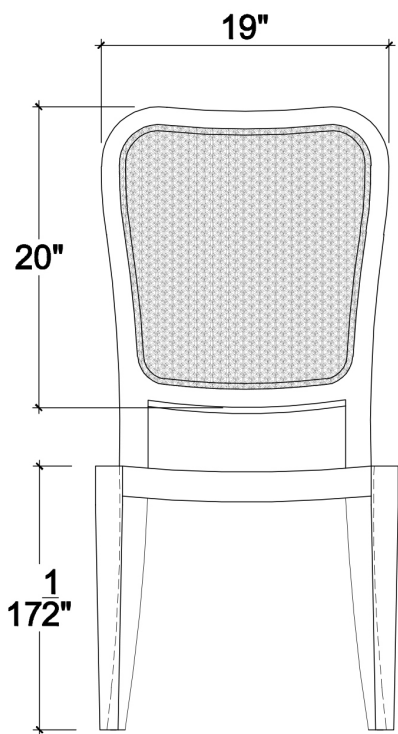

EST. *B* 1991

BRAMBLE

PRODUCT TEARSHEET

Laurna Dining Chair w/ Upholstered Seat & Rattan Back - Teak

Shown in: **TWW SF200 RWWS**

SKU: **85047**

Size: **20W x 22D x 41H in**

Overview

Laurna Teak Dining Chair w/ Upholstered Seat & Rattan Back

TOP VIEW

FRONT VIEW

SIDE VIEW

Visual Highlights

Technical Specification

Dimensions	20W x 22D x 41H in	CBM	0.22
Number of Packages	1	Cubic Feet	7.77 ft³
Package 1 Dimensions	21.7 x 23.2 x 43.7 in	Net Weight	24.25 lbs
Package Weight Total 28.66 lbs			
Material	Teak		