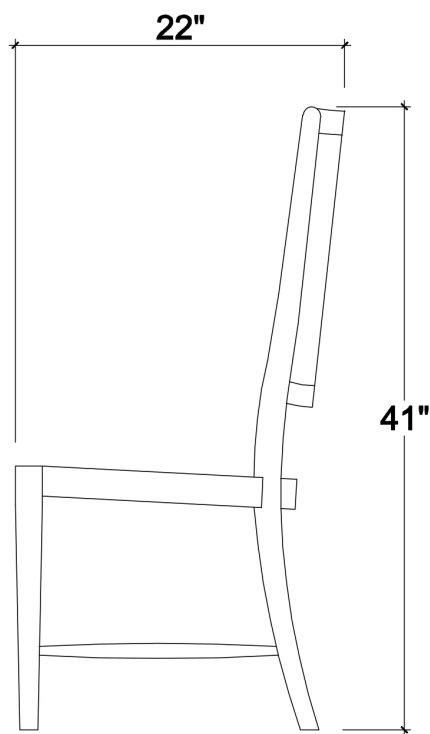

EST. *B* 1991

BRAMBLE

PRODUCT TEARSHEET

Laurna Dining Chair w/ Upholstered Seat & Rattan Back - Teak

Shown in: **TWW SF200 RWWS**

SKU: **85047**

Size: **20W x 22D x 41H in**

Overview

Laurna Teak Dining Chair w/ Upholstered Seat & Rattan Back

TOP VIEW

FRONT VIEW

SIDE VIEW

Visual Highlights

Technical Specification

Dimensions	20W x 22D x 41H in	CBM	0.22
Number of Packages	1	Cubic Feet	7.77 ft³
Package 1 Dimensions	21.7 x 23.2 x 43.7 in	Net Weight	24.25 lbs
Package Weight Total 28.66 lbs			
Material	Teak		