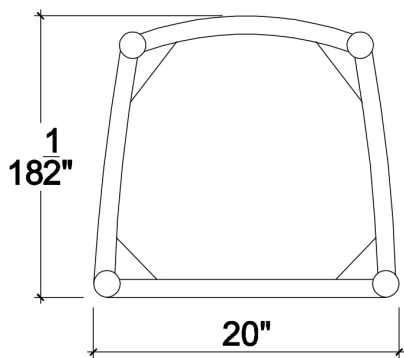

EST. *B* 1991

BRAMBLE

PRODUCT TEARSHEET

Laurna Dining Chair w/ Upholstered Seat & Rattan Back - Teak

Shown in: **TWW SF200 RWWS**

SKU: **85047**

Size: **20W x 22D x 41H in**

Overview

Laurna Teak Dining Chair w/ Upholstered Seat & Rattan Back

TOP VIEW

FRONT VIEW

SIDE VIEW

Visual Highlights

Technical Specification

Dimensions	20W x 22D x 41H in	CBM	0.22
Number of Packages	1	Cubic Feet	7.77 ft³
Package 1 Dimensions	21.7 x 23.2 x 43.7 in	Net Weight	24.25 lbs
Package Weight Total 28.66 lbs			
Material	Teak		