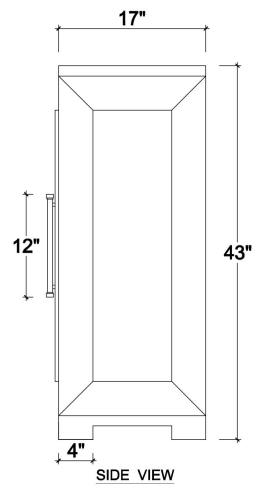

BRAMBLE

PRODUCT TEARSHEET

Fleet Linen Wrapped 4 Door Sideboard

Shown in: **FBKS DRW**

SKU: **76569**

Size: **102W x 17D x 43H in**

Overview

Fleet 4 Door Sideboard

Visual Highlights

Technical Specification

Dimensions	102W x 17D x 43H in	CBM	1.44
Number of Packages	1	Cubic Feet	50.85 ft³
Package 1 Dimensions	103.9 x 18.5 x 45.7 in	Package 1 Weight	194.01 lbs
Package Weight Total	194.01 lbs	Net Weight	165.35 lbs
Material	Mahogany, Rattan		