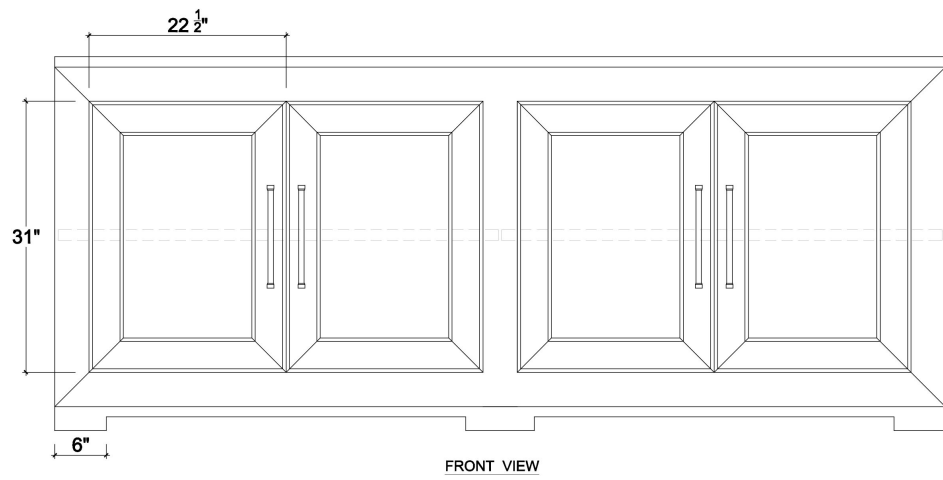

BRAMBLE

PRODUCT TEARSHEET

Fleet Linen Wrapped 4 Door Sideboard

Shown in: **FBKS DRW**

SKU: **76569**

Size: **102W x 17D x 43H in**

Overview

Fleet 4 Door Sideboard

Visual Highlights

Technical Specification

Dimensions	102W x 17D x 43H in	CBM	1.44
Number of Packages	1	Cubic Feet	50.85 ft³
Package 1 Dimensions	103.9 x 18.5 x 45.7 in	Package 1 Weight	194.01 lbs
Package Weight Total	194.01 lbs	Net Weight	165.35 lbs
Material	Mahogany, Rattan		