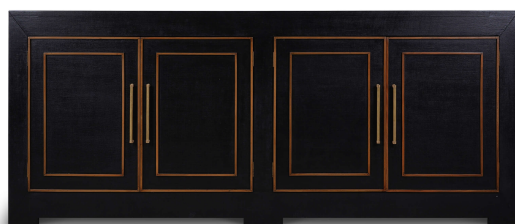

BRAMBLE

PRODUCT TEARSHEET

Fleet Linen Wrapped 4 Door Sideboard

Shown in: **FBKS DRW**

SKU: **76569**

Size: **102W x 17D x 43H in**

Overview

Fleet 4 Door Sideboard

Visual Highlights

Technical Specification

Dimensions	102W x 17D x 43H in	CBM	1.44
Number of Packages	1	Cubic Feet	50.85 ft³
Package 1 Dimensions	103.9 x 18.5 x 45.7 in	Package 1 Weight	194.01 lbs
Package Weight Total	194.01 lbs	Net Weight	165.35 lbs
Material	Mahogany, Rattan		