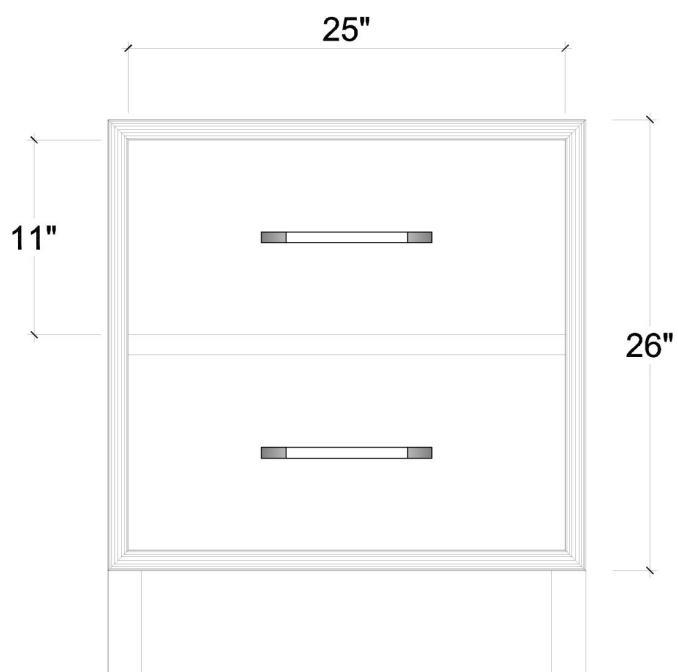

BRAMBLE

PRODUCT TEARSHEET

Belmont Bedside

Shown in: **FLLG**

SKU: **27848**

Size: **28W x 18D x 32H in**

Overview

Belmont Bedside

TOP VIEW

FRONT VIEW

SIDE VIEW

Visual Highlights

Technical Specification

Dimensions	28W x 18D x 32H in	CBM	0.32
Number of Packages	1	Cubic Feet	11.3 ft³
Package 1 Dimensions	29.1 x 19.3 x 34.6 in	Package 1 Weight	55.12 lbs
Package Weight Total	55.12 lbs	Net Weight	48.5 lbs
Material	Mahogany		