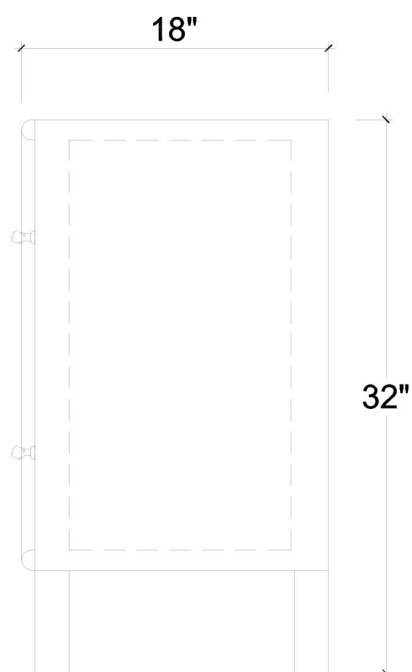

BRAMBLE

PRODUCT TEARSHEET

Belmont Bedside

Shown in: **FLLG**

SKU: **27848**

Size: **28W x 18D x 32H in**

Overview

Belmont Bedside

TOP VIEW

FRONT VIEW

SIDE VIEW

Visual Highlights

Technical Specification

Dimensions	28W x 18D x 32H in	CBM	0.32
Number of Packages	1	Cubic Feet	11.3 ft³
Package 1 Dimensions	29.1 x 19.3 x 34.6 in	Package 1 Weight	55.12 lbs
Package Weight Total	55.12 lbs	Net Weight	48.5 lbs
Material	Mahogany		