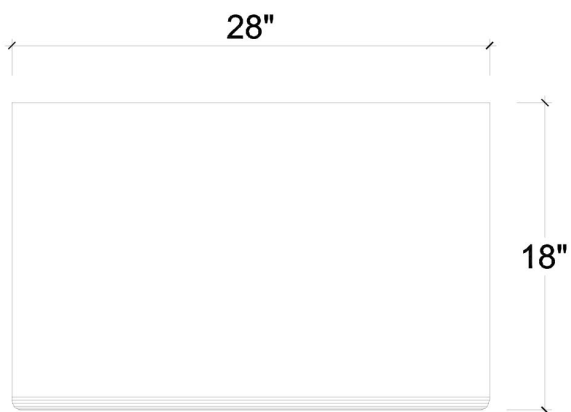

BRAMBLE

PRODUCT TEARSHEET

Belmont Bedside

Shown in: **FLLG**

SKU: **27848**

Size: **28W x 18D x 32H in**

Overview

Belmont Bedside

TOP VIEW

FRONT VIEW

SIDE VIEW

Visual Highlights

Technical Specification

Dimensions	28W x 18D x 32H in	CBM	0.32
Number of Packages	1	Cubic Feet	11.3 ft³
Package 1 Dimensions	29.1 x 19.3 x 34.6 in	Package 1 Weight	55.12 lbs
Package Weight Total	55.12 lbs	Net Weight	48.5 lbs
Material	Mahogany		