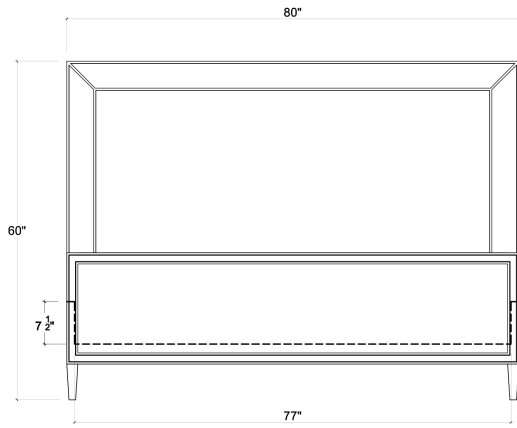

Overview

Belgravia Bed

76553

FRONT VIEW