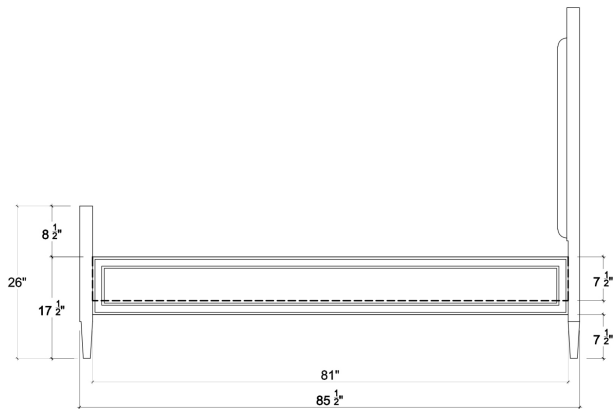

Overview

Belgravia Bed

76553

76566

SIDE VIEW