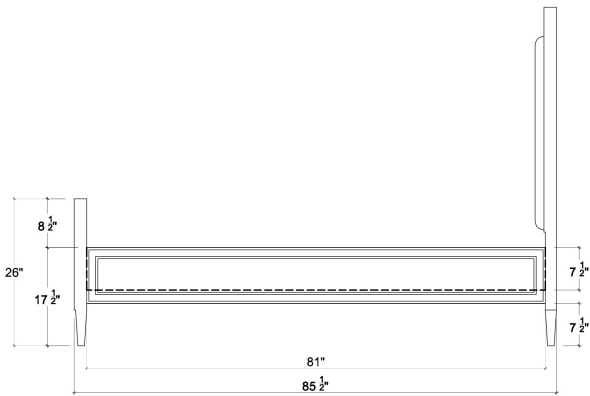

SIDE VIEW

76566