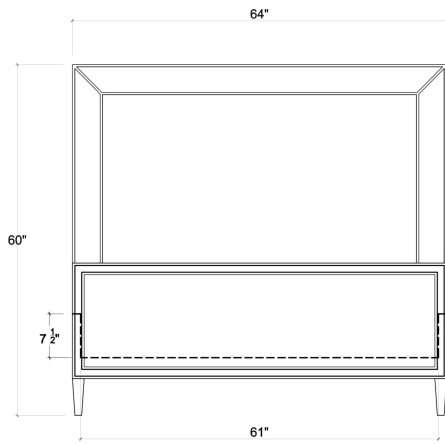

BRAMBLE

PRODUCT TEARSHEET

Belgravia Bed

Shown in: **76553 BBA SF204 (King Size)**

SKU: **76553 / 76566**

Size: **80 - 64W x 85D x 60H in**

Overview

Belgravia Bed

76553

FRONT VIEW

SIDE VIEW

76566

FRONT VIEW

SIDE VIEW

Visual Highlights

Technical Specification

Dimensions

**80 -
64W x 85D x 60H in**

CBM

Material

Mahogany, Rattan

<https://www.brambleco.com/76553-76566>
