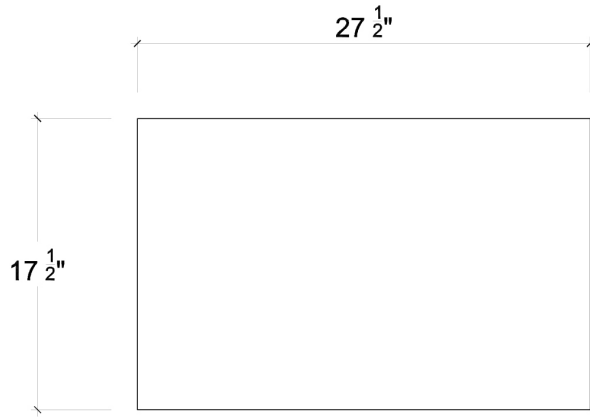

BRAMBLE

PRODUCT TEARSHEET

Belgravia Bedside Table

Shown in: **BBA**

SKU: **76559**

Size: **28W x 18D x 32H in**

Overview

Belgravia Bedside Table

TOP VIEW

FRONT VIEW

SIDE VIEW

Visual Highlights

Technical Specification

| | | | |
|----------------------|-------------------------------|------------------|----------------------------|
| Dimensions | 28W x 18D x 32H in | CBM | 0.32 |
| Number of Packages | 1 | Cubic Feet | 11.3 ft³ |
| Package 1 Dimensions | 29.1 x 19.3 x 34.6 in | Package 1 Weight | 97 lbs |
| Package Weight Total | 97 lbs | Net Weight | 88.18 lbs |
| Material | Mahogany wood, plywood | | |