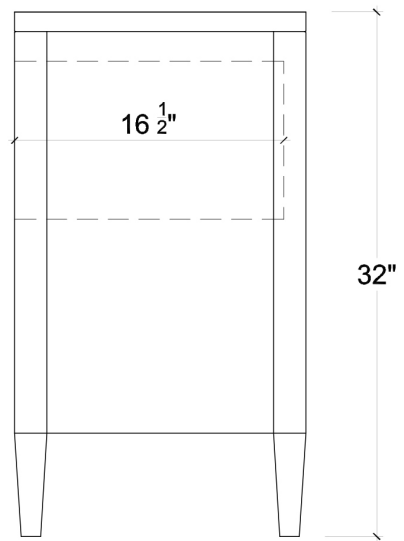

BRAMBLE

PRODUCT TEARSHEET

Belgravia Bedside Table

Shown in: **BBA**

SKU: **76559**

Size: **28W x 18D x 32H in**

Overview

Belgravia Bedside Table

TOP VIEW

FRONT VIEW

SIDE VIEW

Visual Highlights

Technical Specification

| | | | |
|----------------------|-------------------------------|------------------|----------------------------|
| Dimensions | 28W x 18D x 32H in | CBM | 0.32 |
| Number of Packages | 1 | Cubic Feet | 11.3 ft³ |
| Package 1 Dimensions | 29.1 x 19.3 x 34.6 in | Package 1 Weight | 97 lbs |
| Package Weight Total | 97 lbs | Net Weight | 88.18 lbs |
| Material | Mahogany wood, plywood | | |