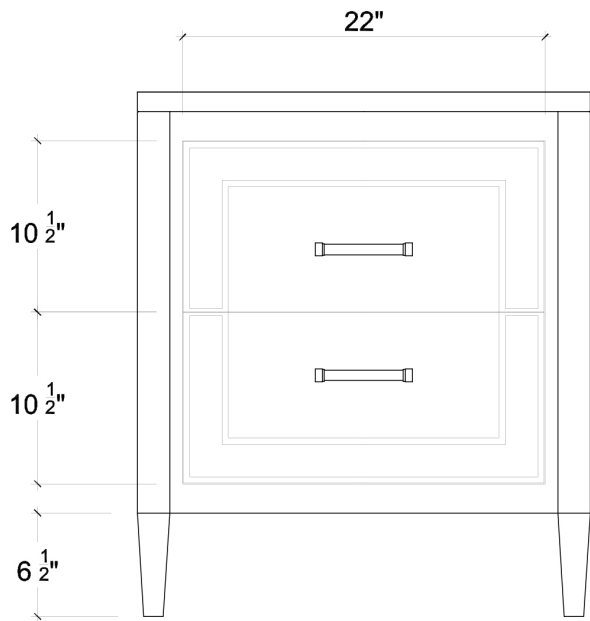

BRAMBLE

PRODUCT TEARSHEET

Belgravia Bedside Table

Shown in: **BBA**

SKU: **76559**

Size: **28W x 18D x 32H in**

Overview

Belgravia Bedside Table

TOP VIEW

FRONT VIEW

SIDE VIEW

Visual Highlights

Technical Specification

| | | | |
|----------------------|-------------------------------|------------------|----------------------------|
| Dimensions | 28W x 18D x 32H in | CBM | 0.32 |
| Number of Packages | 1 | Cubic Feet | 11.3 ft³ |
| Package 1 Dimensions | 29.1 x 19.3 x 34.6 in | Package 1 Weight | 97 lbs |
| Package Weight Total | 97 lbs | Net Weight | 88.18 lbs |
| Material | Mahogany wood, plywood | | |