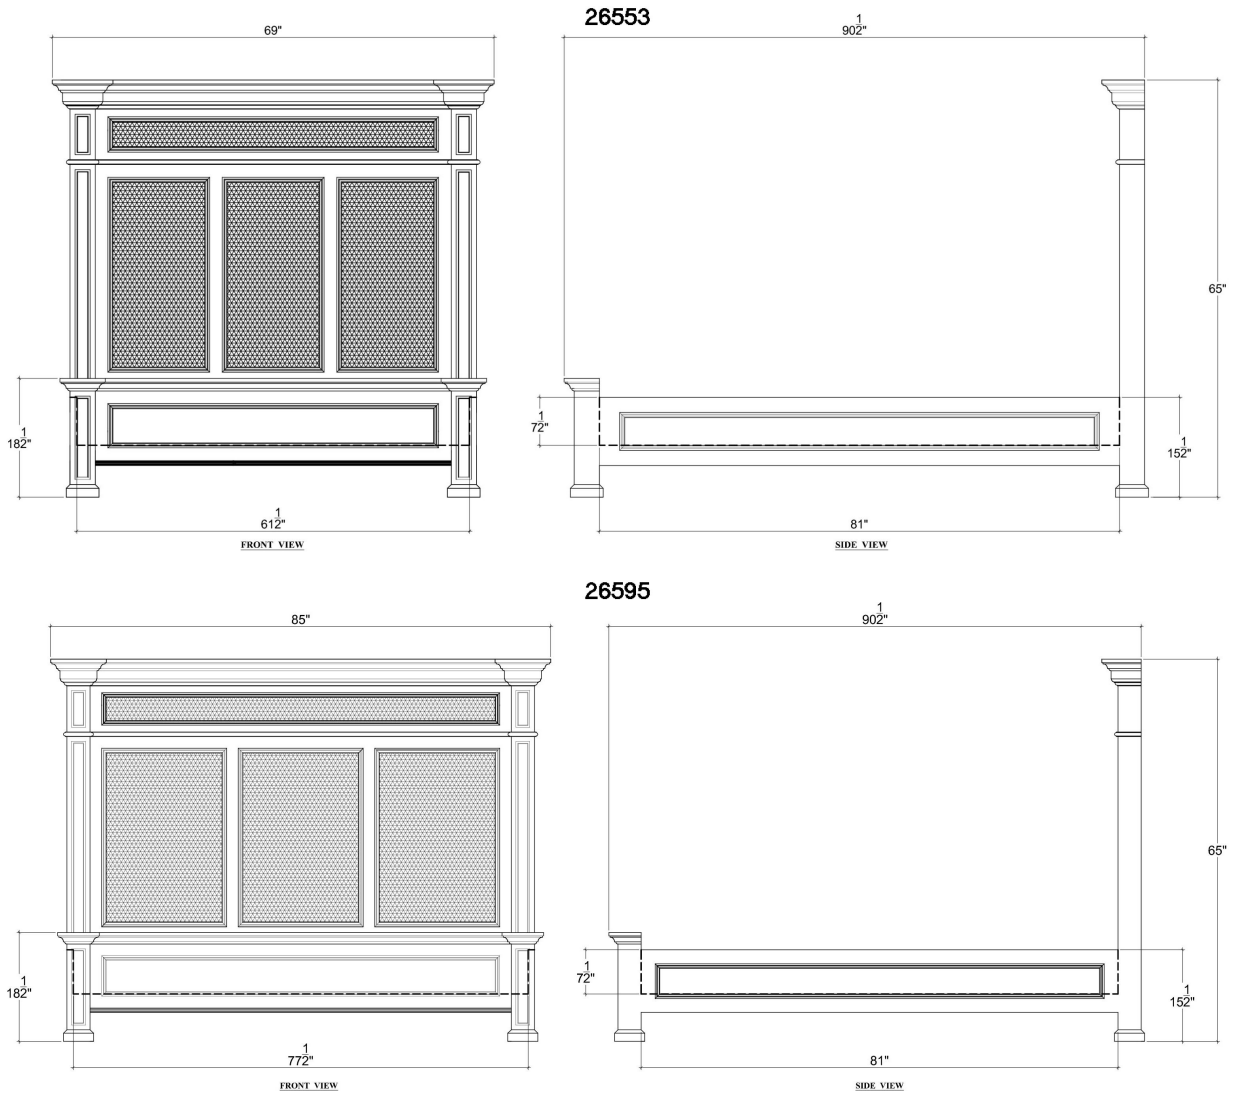

BRAMBLE

PRODUCT TEARSHEET

Empire Bed w/ Rattan

Shown in: **26595 (King Size) STW RWWS**

SKU: **26595 / 26553**

Size: **85 - 69 W x 91D x 72 - 65H in**

Overview

Empire Bed w/ Rattan

Visual Highlights

Technical Specification

Dimensions	85 - 69 W x 91D x 72 - 65H in	CBM
------------	------------------------------------------	-----

Material	Mahogany
----------	-----------------

<https://www.brambleco.com/26553-26595>
