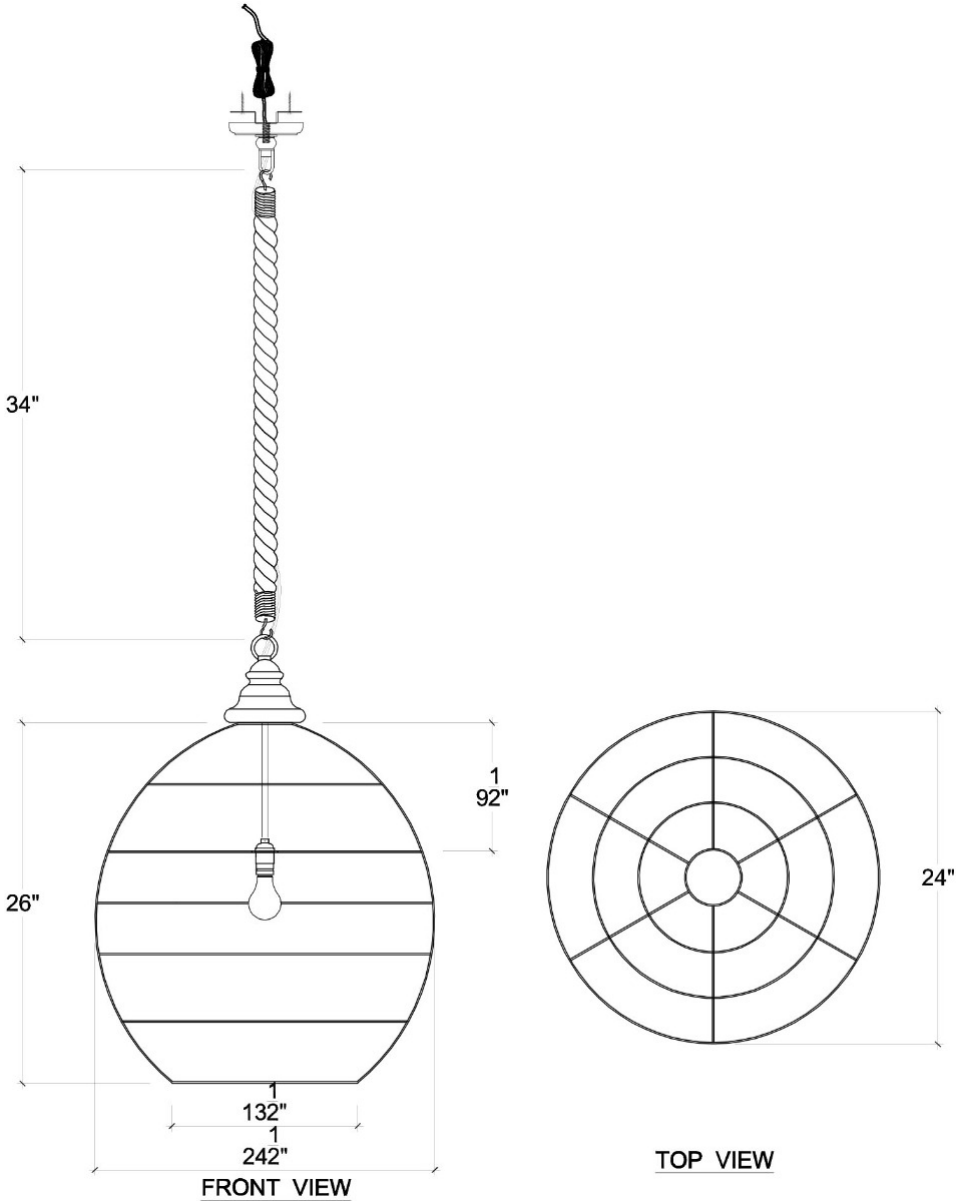

EST. *B* 1991

BRAMBLE

PRODUCT TEARSHEET

Ball Rattan Pendant

Shown in: **WCH**

SKU: **27802**

Size: **24W x 24D x 26H in**

Overview

Ball Rattan Pendant

Visual Highlights

Technical Specification

Dimensions	24W x 24D x 26H in	CBM	0.31
Number of Packages	1	Cubic Feet	10.95 ft³
Package 1 Dimensions	25.6 x 25.6 x 28.7 in	Package 1 Weight	6.61 lbs
Material	Rattan		