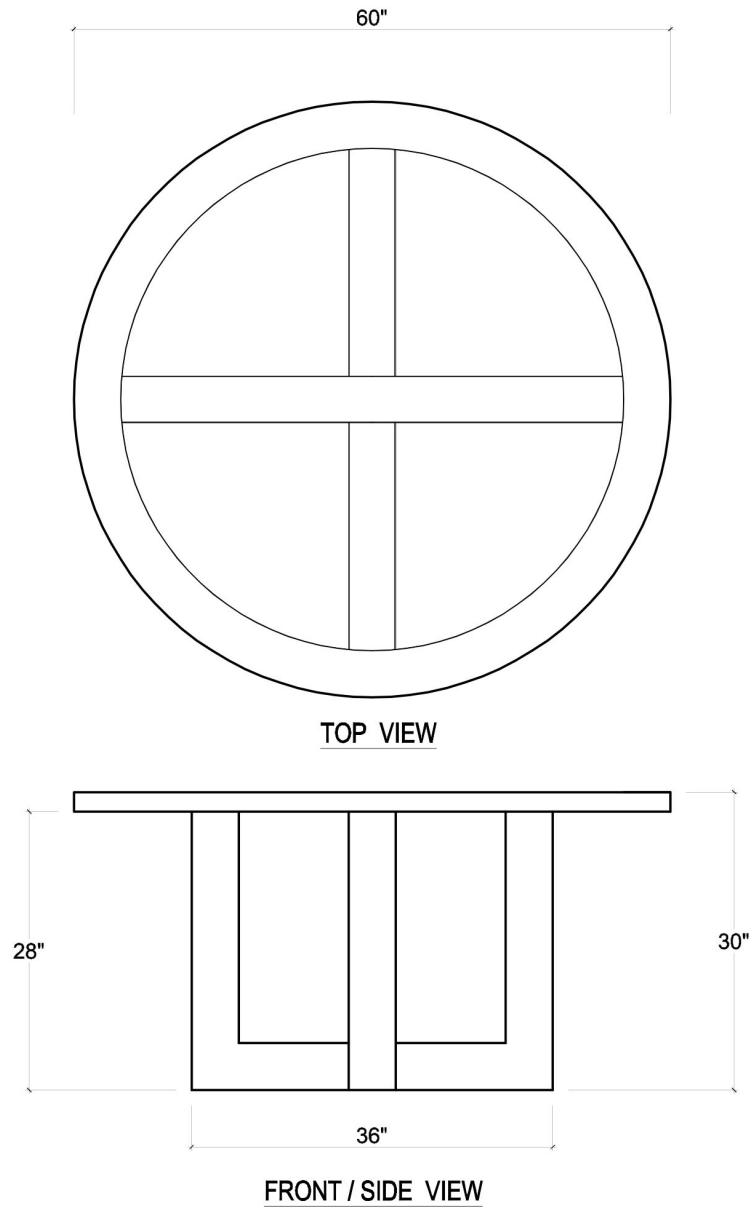

BRAMBLE

PRODUCT TEARSHEET

Tate Round Dining Table 60"

Shown in: **BBA**

SKU: **76547**

Size: **60W x 60D x 30H in**

Overview

Tate Round Dining Table 60"

Visual Highlights

Technical Specification

Dimensions	60W x 60D x 30H in	CBM	0.52
Number of Packages	1	Cubic Feet	18.36 ft³
Package 1 Dimensions	61.4 x 61.4 x 14.6 in	Package 1 Weight	171.96 lbs
Package Weight Total	171.96 lbs	Net Weight	160.94 lbs
Material	Mahogany		