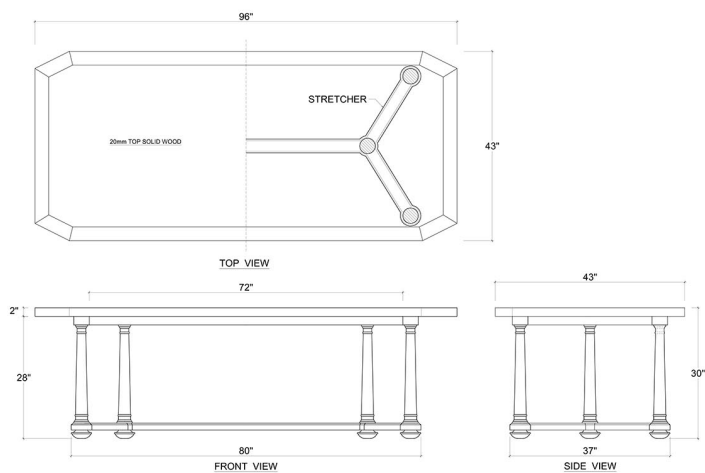

Overview

Chancery Dining Table

76489