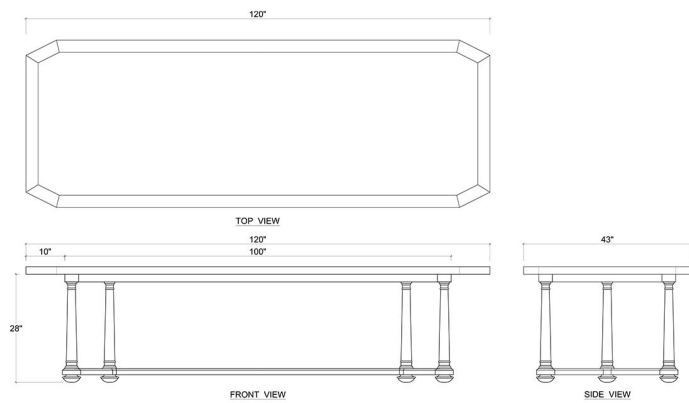

Overview

Chancery Dining Table

76489

76532