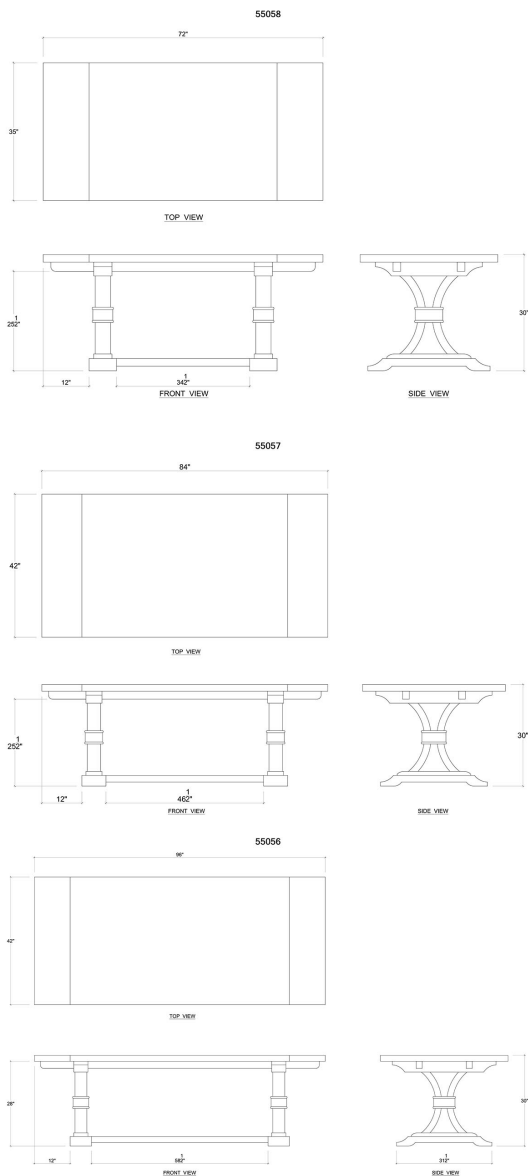

BRAMBLE

PRODUCT TEARSHEET

Archer Dining Table

Shown in: **27543 (Size 96") GYO**

SKU: **27545 / 27544 / 27543**

Size: **in**

Overview

Archer Dining Table

Visual Highlights

Technical Specification

Dimensions

in

CBM

Material

Mahogany

<https://www.brambleco.com/27545-27544-27543>
